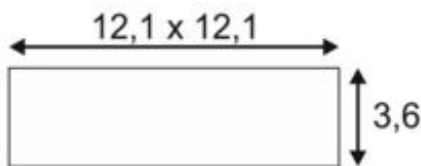

## SENER 6

wall and ceiling light, LED, 3000K, square, white, 6W

Article number	162963
Number of light sources	50
Max. wattage	6 Watt
Lamp	SMD LED
Light distribution type 1	Direct
Light distribution type 3	rotationally symmetric
Product family	Senser
Feed-in capability	No
Lamp included	No
Length	12.1 cm
Width	12.1 cm
Height	3.6 cm
Net weight	0.388 kg
Gross weight	0.429 kg
Voltage	100-240 ~50/60 . 350 Volts
Protection class	I
Beam angle	120 Degree
Material	Aluminium/acrylic glass
Colour	white
Way of mounting	Surface wall / Surface ceiling mounting
Average lifespan	30000 Hours
Colour temperature	3000 Kelvin
Colour rendering index	80
Luminous flux	230 lm
Energy efficiency class	A++
fastCalcEnabled	Yes
ranking	300
Catalogue page	BIG WHITE 2017: 307

The flat SENER 6 wall and ceiling light made from aluminium is available in matt white or silver-grey finish, as well as with round or square version. The 120° beam angle of the fixed, Premium LED module provides a broad and uniform base illumination. Factory delivered with a constant current driver, the luminaire comes ready for direct connection to 230V mains supply.