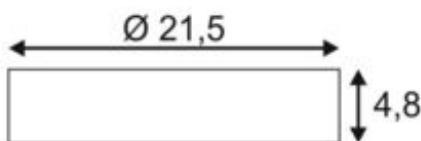

## SENER 14

wall and ceiling light, LED, 3000K, round, white, 14W

Article number	162923
Number of light sources	130
Max. wattage	14 Watt
Lamp	SMD LED
Light distribution type 1	Direct
Light distribution type 3	rotationally symmetric
Product family	Senser
Feed-in capability	No
Lamp included	No
Height	4.8 cm
Diameter	21.5 cm
Net weight	0.885 kg
Gross weight	1.001 kg
Voltage	220-240 ~50/60 . 350 Volts
Protection class	I
Beam angle	120 Degree
Material	Aluminium/acrylic glass
Colour	white
Way of mounting	Surface wall / Surface ceiling mounting
Average lifespan	30000 Hours
Colour temperature	3000 Kelvin
Colour rendering index	80
Luminous flux	840 lm
Energy efficiency class	A++
fastCalcEnabled	Yes
ranking	300
Catalogue page	BIG WHITE 2017: 309

The flat SENER 14 wall and ceiling light made from aluminium is available in matt white or silver-grey finish, as well as with round or square version. The 120° beam angle of the fixed, Premium LED module provides a broad and uniform base illumination. Factory delivered with a constant current driver, the luminaire comes ready for direct connection to 230V mains supply.