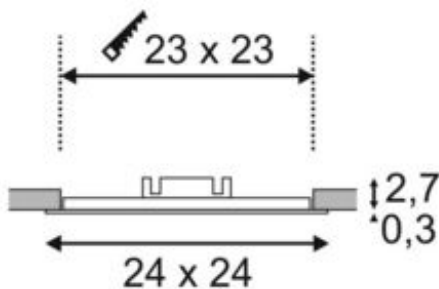

SENSER 14

recessed light, LED, 3000K, square, silver-grey, 14W

Article number	162813
Number of light sources	1
Max. wattage	14 Watt
Lamp	SMD LED Module
Light distribution type 1	Direct
Light distribution type 3	rotationally symmetric
Product family	Senser
Feed-in capability	No
Lamp included	No
Installation length	23 cm
Installation width	23 cm
Installation depth	4 cm
Length	24 cm
Width	24 cm
Height	3 cm
Net weight	0.88 kg
Gross weight	1.054 kg
Voltage	350 Volts
Protection class	III
Beam angle	120 Degree
Material	Aluminium/acrylic glass
Colour	Silver-grey
Way of mounting	Recessed ceiling mounting
Remark 1	A suitable 350mA constant current driver is required for operation
Average lifespan	30000 Hours
Colour temperature	3000 Kelvin
Colour rendering index	80
Luminous flux	970 lm
Energy efficiency class	A++

fastCalcEnabled	Yes
ranking	300
Catalogue page	BIG WHITE 2017: 495

The SENSER 14 recessed light made from aluminium is available in matt white or silver-grey finish, as well as with round or square shade. The 120° beam angle of the fixed, Premium LED module provides a broad and uniform base illumination. A suitable constant current driver providing 350mA is required to operate the recessed fitting.