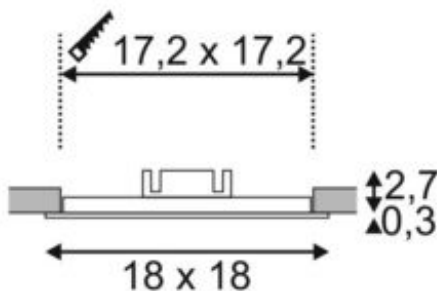

## SENSER 10

recessed light, LED, 3000K, square, silver-grey, 10W

Article number	162803
Number of light sources	1
Max. wattage	10 Watt
Lamp	SMD LED Module
Light distribution type 1	Direct
Light distribution type 3	rotationally symmetric
Product family	Senser
Feed-in capability	No
Lamp included	No
Installation length	17.2 cm
Installation width	17.2 cm
Installation depth	4 cm
Length	18 cm
Width	18 cm
Height	3 cm
Net weight	0.523 kg
Gross weight	0.665 kg
Voltage	350 Volts
Protection class	III
Beam angle	120 Degree
Material	Aluminium
Colour	Silver-grey
Way of mounting	Recessed ceiling mounting
Remark 1	A suitable 350mA constant current driver is required for operation
Average lifespan	30000 Hours
Colour temperature	3000 Kelvin
Colour rendering index	80
Luminous flux	560 lm
Energy efficiency class	A++

fastCalcEnabled	Yes
ranking	300
Catalogue page	BIG WHITE 2017: 495

The SENSER 10 recessed light made from aluminium is available in matt white or silver-grey finish, as well as with round or square shade. The 120° beam angle of the fixed, Premium LED module provides a broad and uniform base illumination. A suitable constant current driver providing 350mA is required to operate the recessed fitting.