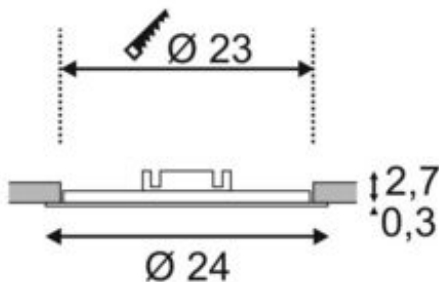

## SENSER 14

recessed light, LED, 3000K, round, silver-grey, 14W

Article number	162753
Number of light sources	1
Max. wattage	14 Watt
Lamp	SMD LED Module
Light distribution type 1	Direct
Light distribution type 3	rotationally symmetric
Product family	Senser
Feed-in capability	No
Lamp included	No
Installation diameter	23 cm
Installation depth	4 cm
Height	3 cm
Diameter	24 cm
Net weight	0.664 kg
Gross weight	0.88 kg
Voltage	350 Volts
Protection class	III
Beam angle	120 Degree
Material	Aluminium
Colour	Silver-grey
Way of mounting	Recessed ceiling mounting
Remark 1	A suitable 350mA constant current driver is required for operation
Average lifespan	30000 Hours
Colour temperature	3000 Kelvin
Colour rendering index	80
Luminous flux	970 lm
Energy efficiency class	A++
fastCalcEnabled	Yes
ranking	300

The SENSER 14 recessed light made from aluminium is available in matt white or silver-grey finish, as well as with round or square shade. The 120° beam angle of the fixed, Premium LED module provides a broad and uniform base illumination. A suitable constant current driver providing 350mA is required to operate the recessed fitting.