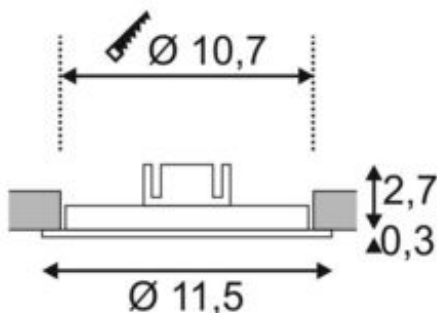

SENSER 6

recessed fitting, LED, 3000K, round, white, 6W

Article number	162703
Number of light sources	1
Max. wattage	6 Watt
Lamp	SMD LED Module
Light distribution type 1	Direct
Light distribution type 3	rotationally symmetric
Product family	Senser
Feed-in capability	No
Lamp included	No
Installation diameter	10.7 cm
Installation depth	4 cm
Height	3 cm
Diameter	11.5 cm
Net weight	0.227 kg
Gross weight	0.326 kg
Voltage	350 Volts
Protection class	III
Beam angle	120 Degree
Material	Aluminium
Colour	white
Way of mounting	Recessed ceiling mounting
Remark 1	A suitable 350mA constant current driver is required for operation
Average lifespan	30000 Hours
Colour temperature	3000 Kelvin
Colour rendering index	80
Luminous flux	240 lm
Energy efficiency class	A++
fastCalcEnabled	Yes
ranking	300

The SENSER 6 recessed light made from aluminium is available in matt white or silver-grey finish, as well as with round or square shade. The 120° beam angle of the fixed, Premium LED module provides a broad and uniform base illumination. A suitable constant current driver providing 350mA is required to operate the recessed fitting.