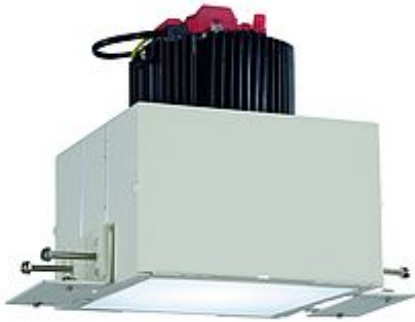

## LED DOWNLIGHT PRO S Frameless

square, white, 11W, incl. LED Disk module 850lm, 4000K

Article number	162474
Catalogue	BIG WHITE 2015, Page 459
Type of lamp	LED lamp
Lamp	Philips Fortimo LED Disk Module
Number of light sources	1
Lamp included	Yes
Installation length	14.2 cm
Installation width	14.2 cm
Installation depth	16.5 cm
Length	14.2 cm
Width	14.2 cm
Height	16.5 cm
Net weight	0.913 kg
Gross weight	1.149 kg
Voltage	230 Volt
Max. wattage	11 Watt
Protection class	I
Beam angle	120 Degree
Material	aluminium / acrylic
Colour	white
Way of mounting	recessed ceiling mounting
Remark 1	For recessed installation in ceilings with a thickness between 10 - 50 mm
Remark 2	Equipped with the LED Disk module of Philips
Remark 3	Energy labels in your language are available in the Service Area sub point Download
Average lifespan	50000 Hours
Colour temperature	4000 Kelvin
Colour rendering index	>80
Luminous flux	850 lm
Suitable for lamps from EEC	A

Suitable for lamps up to EEC	A++
Light distribution type 1	direct
Light distribution type 3	axisymmetric

The LED DOWNLIGHT PRO S FRAMELESS is a combination of acrylic covered housing and most efficient LED technology from Philips. With a minimal power consumption despite its high luminous flux and its pure or warmwhite light colour, LED DOWNLIGHT PRO S FRAMELESS is ideal to exchange high-intense halogen or incandescent lamps. The frameless design of the luminaire allows the flush use in suspended ceilings. Thanks to the incorporated driver, the downlight is suitable for direct connection to 230V mains supply. This luminaire contains built-in LED lamps. EEK: A - A++. The lamps cannot be changed in the luminaire.