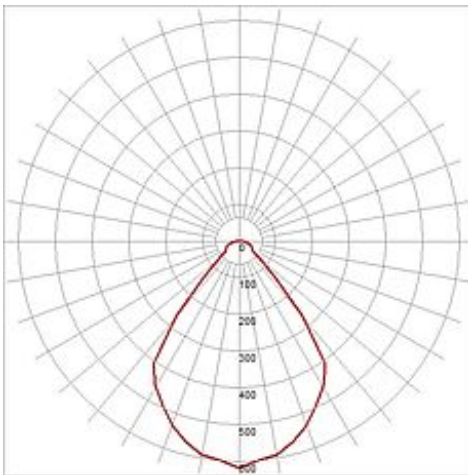

## LED DOWNLIGHT PRO S Frameless

square, white, 11W, incl. LED Disk module 850lm, 4000K

Article number	162474
Catalogue	BIG WHITE 2015, Page 459
Type of lamp	LED lamp
Lamp	Philips Fortimo LED Disk Module
Number of light sources	1
Lamp included	Yes
Installation length	14.2 cm
Installation width	14.2 cm
Installation depth	16.5 cm
Length	14.2 cm
Width	14.2 cm
Height	16.5 cm
Net weight	0.913 kg
Gross weight	1.149 kg
Voltage	230 Volt
Max. wattage	11 Watt
Protection class	I
Beam angle	120 Degree
Material	aluminium / acrylic
Colour	white
Way of mounting	recessed ceiling mounting
Remark 1	For recessed installation in ceilings with a thickness between 10 - 50 mm
Remark 2	Equipped with the LED Disk module of Philips
Remark 3	Energy labels in your language are available in the Service Area sub point Download
Average lifespan	50000 Hours
Colour temperature	4000 Kelvin
Colour rendering index	>80
Luminous flux	850 lm
Suitable for lamps from EEC	A