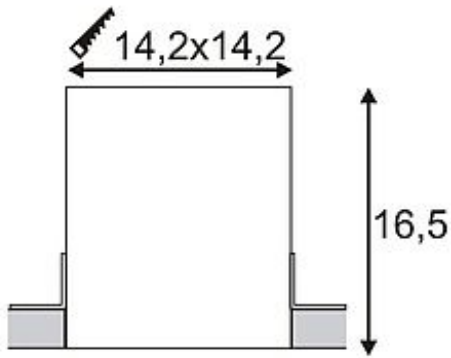

## LED DOWNLIGHT PRO S Frameless

square, white, 11W, incl. LED Disk module 850lm, 4000K

Article number	162474
Catalogue	BIG WHITE 2015, Page 459
Type of lamp	LED lamp
Lamp	Philips Fortimo LED Disk Module
Number of light sources	1
Lamp included	Yes
Installation length	14.2 cm
Installation width	14.2 cm
Installation depth	16.5 cm
Length	14.2 cm
Width	14.2 cm
Height	16.5 cm
Net weight	0.913 kg
Gross weight	1.149 kg
Voltage	230 Volt
Max. wattage	11 Watt
Protection class	I
Beam angle	120 Degree
Material	aluminium / acrylic
Colour	white
Way of mounting	recessed ceiling mounting
Remark 1	For recessed installation in ceilings with a thickness between 10 - 50 mm
Remark 2	Equipped with the LED Disk module of Philips
Remark 3	Energy labels in your language are available in the Service Area sub point Download
Average lifespan	50000 Hours
Colour temperature	4000 Kelvin
Colour rendering index	>80
Luminous flux	850 lm
Suitable for lamps from EEC	A

Suitable for lamps up to EEC	A++
Light distribution type 1	direct
Light distribution type 3	axisymmetric

The LED DOWNLIGHT PRO S FRAMELESS is a combination of acrylic covered housing and most efficient LED technology from Philips. With a minimal power consumption despite its high luminous flux and its pure or warmwhite light colour, LED DOWNLIGHT PRO S FRAMELESS is ideal to exchange high-intense halogen or incandescent lamps. The frameless design of the luminaire allows the flush use in suspended ceilings. Thanks to the incorporated driver, the downlight is suitable for direct connection to 230V mains supply. This luminaire contains built-in LED lamps. EEK: A - A++. The lamps cannot be changed in the luminaire.