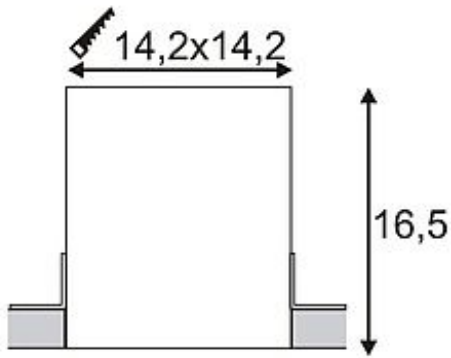

LED DOWNLIGHT PRO S Frameless

square, white, 12W, incl. LED Disk module 800lm, 2700K

Article number	162464
Catalogue	BIG WHITE 2015, Page 459
Type of lamp	LED lamp
Lamp	Philips Fortimo LED Disk Module
Number of light sources	1
Lamp included	Yes
Installation length	14.2 cm
Installation width	14.2 cm
Installation depth	16.5 cm
Length	14.2 cm
Width	14.2 cm
Height	16.5 cm
Net weight	1.018 kg
Gross weight	1.271 kg
Voltage	230 Volt
Max. wattage	12 Watt
Protection class	I
Beam angle	120 Degree
Material	aluminium / acrylic
Colour	white
Way of mounting	recessed ceiling mounting
Remark 1	For recessed installation in ceilings with a thickness between 10 - 50 mm
Remark 2	Equipped with the LED Disk module of Philips
Remark 3	Energy labels in your language are available in the Service Area sub point Download
Average lifespan	50000 Hours
Colour temperature	2700 Kelvin
Colour rendering index	>80
Luminous flux	800 lm
Suitable for lamps from EEC	A

Suitable for lamps up to EEC	A++
Light distribution type 1	direct
Light distribution type 3	axisymmetric

The LED DOWNLIGHT PRO S FRAMELESS is a combination of acrylic covered housing and most efficient LED technology from Philips. With a minimal power consumption despite its high luminous flux and its pure or warmwhite light colour, LED DOWNLIGHT PRO S FRAMELESS is ideal to exchange high-intense halogen or incandescent lamps. The frameless design of the luminaire allows the flush use in suspended ceilings. Thanks to the incorporated driver, the downlight is suitable for direct connection to 230V mains supply. This luminaire contains built-in LED lamps. EEK: A - A++. The lamps cannot be changed in the luminaire.