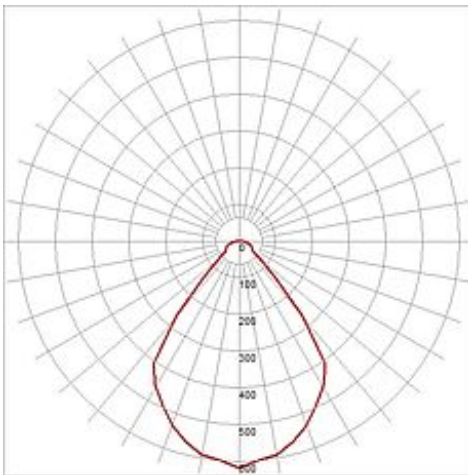

LED DOWNLIGHT PRO S Frameless

square, white, 12W, incl. LED Disk module 800lm, 2700K

Article number	162464
Catalogue	BIG WHITE 2015, Page 459
Type of lamp	LED lamp
Lamp	Philips Fortimo LED Disk Module
Number of light sources	1
Lamp included	Yes
Installation length	14.2 cm
Installation width	14.2 cm
Installation depth	16.5 cm
Length	14.2 cm
Width	14.2 cm
Height	16.5 cm
Net weight	1.018 kg
Gross weight	1.271 kg
Voltage	230 Volt
Max. wattage	12 Watt
Protection class	I
Beam angle	120 Degree
Material	aluminium / acrylic
Colour	white
Way of mounting	recessed ceiling mounting
Remark 1	For recessed installation in ceilings with a thickness between 10 - 50 mm
Remark 2	Equipped with the LED Disk module of Philips
Remark 3	Energy labels in your language are available in the Service Area sub point Download
Average lifespan	50000 Hours
Colour temperature	2700 Kelvin
Colour rendering index	>80
Luminous flux	800 lm
Suitable for lamps from EEC	A