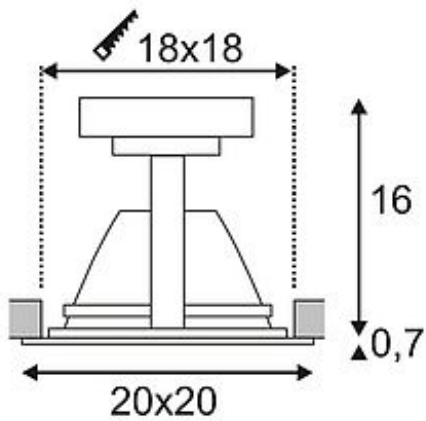

LED DOWNLIGHT PRO ST

square, silvergrey, for Fortimo LED Twistable module, max. 20W

Article number	162454
Type of lamp	LED lamp
Lamp	Philips Fortimo LED Twistable Module
Lampholder / Socket	PHJ65-d
Number of light sources	1
Lamp included	No
Installation length	18 cm
Installation width	18 cm
Installation depth	16 cm
Length	20 cm
Width	20 cm
Height	16.7 cm
Net weight	1.035 kg
Gross weight	1.222 kg
Voltage	230 Volt
Max. wattage	20 Watt
Protection class	I
Beam angle	60 Degree
Material	aluminium / glass
Colour	silvergrey
Way of mounting	recessed ceiling mounting
Remark 1	For recessed installation in ceilings with a maximum thickness of 35 mm
Remark 2	For use of Philips Fortimo LED Twistable module (560201/02)
Remark 3	Energy labels in your language are available in the Service Area sub point Download
Suitable for lamps from EEC	A
Suitable for lamps up to EEC	A
Light distribution type 1	direct

Light distribution
type 3

axisymmetric

The LED DOWNLIGHT PRO ST is a combination of white or silvergrey aluminium housing and most efficient LED technology from Philips. With a low consumption and its pure or warmwhite light colour, LED DOWNLIGHT PRO ST with about 1.000 lumens, is ideal to exchange high-intense halogen or incandescent lamps. The LED TWISTABLE module is interchangeable. Thanks to the incorporated driver, the downlight is suitable for direct connection to 230V mains supply. This luminaire is compatible with bulbs of the energy classes: A - A