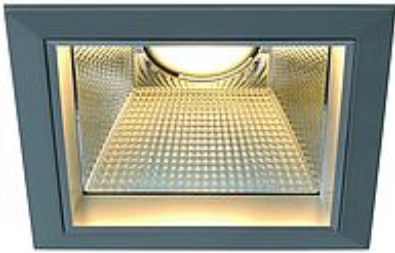

LED DOWNLIGHT PRO ST

square, silvergrey, for Fortimo LED Twistable module, max. 20W

Article number	162454
Type of lamp	LED lamp
Lamp	Philips Fortimo LED Twistable Module
Lampholder / Socket	PHJ65-d
Number of light sources	1
Lamp included	No
Installation length	18 cm
Installation width	18 cm
Installation depth	16 cm
Length	20 cm
Width	20 cm
Height	16.7 cm
Net weight	1.035 kg
Gross weight	1.222 kg
Voltage	230 Volt
Max. wattage	20 Watt
Protection class	I
Beam angle	60 Degree
Material	aluminium / glass
Colour	silvergrey
Way of mounting	recessed ceiling mounting
Remark 1	For recessed installation in ceilings with a maximum thickness of 35 mm
Remark 2	For use of Philips Fortimo LED Twistable module (560201/02)
Remark 3	Energy labels in your language are available in the Service Area sub point Download
Suitable for lamps from EEC	A
Suitable for lamps up to EEC	A
Light distribution type 1	direct

Light distribution
type 3

axisymmetric

The LED DOWNLIGHT PRO ST is a combination of white or silvergrey aluminium housing and most efficient LED technology from Philips. With a low consumption and its pure or warmwhite light colour, LED DOWNLIGHT PRO ST with about 1.000 lumens, is ideal to exchange high-intense halogen or incandescent lamps. The LED TWISTABLE module is interchangeable. Thanks to the incorporated driver, the downlight is suitable for direct connection to 230V mains supply. This luminaire is compatible with bulbs of the energy classes: A - A