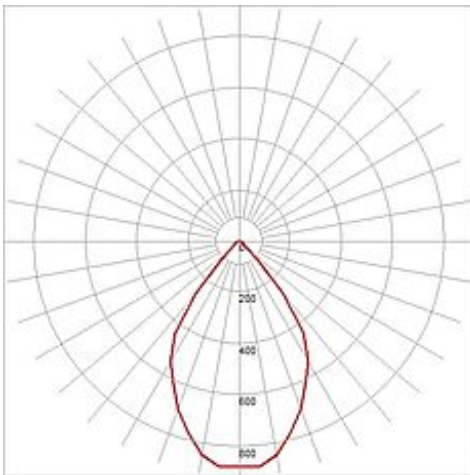

LED DOWNLIGHT PRO ST

square, silvergrey, for Fortimo LED Twistable module, max. 20W

Article number	162454
Type of lamp	LED lamp
Lamp	Philips Fortimo LED Twistable Module
Lampholder / Socket	PHJ65-d
Number of light sources	1
Lamp included	No
Installation length	18 cm
Installation width	18 cm
Installation depth	16 cm
Length	20 cm
Width	20 cm
Height	16.7 cm
Net weight	1.035 kg
Gross weight	1.222 kg
Voltage	230 Volt
Max. wattage	20 Watt
Protection class	I
Beam angle	60 Degree
Material	aluminium / glass
Colour	silvergrey
Way of mounting	recessed ceiling mounting
Remark 1	For recessed installation in ceilings with a maximum thickness of 35 mm
Remark 2	For use of Philips Fortimo LED Twistable module (560201/02)
Remark 3	Energy labels in your language are available in the Service Area sub point Download
Suitable for lamps from EEC	A
Suitable for lamps up to EEC	A
Light distribution type 1	direct