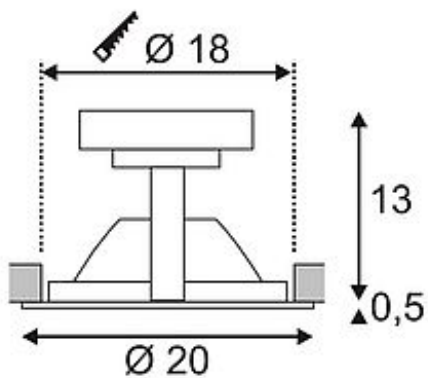

LED DOWNLIGHT PRO RT

round, silvergrey, for Fortimo LED Twistable module, max. 20W

Article number	162444
Type of lamp	LED lamp
Lamp	Philips Fortimo LED Twistable Module
Lampholder / Socket	PHJ65-d
Number of light sources	1
Lamp included	No
Installation diameter	18 cm
Installation depth	13 cm
Height	13.5 cm
Diameter	20 cm
Net weight	1.023 kg
Gross weight	0.827 kg
Voltage	230 Volt
Max. wattage	20 Watt
Protection class	I
Beam angle	60 Degree
Material	aluminium / glass
Colour	silvergrey
Way of mounting	recessed ceiling mounting
Remark 1	For recessed installation in ceilings with a maximum thickness of 35 mm
Remark 2	For use of Philips Fortimo LED Twistable module (560201/02)
Remark 3	Energy labels in your language are available in the Service Area sub point Download
Suitable for lamps from EEC	A
Suitable for lamps up to EEC	A
Light distribution type 1	direct
Light distribution type 3	rotationally symmetric

The LED DOWNLIGHT PRO RT is a combination of white or silvergrey aluminium housing and most efficient LED technology from Philips. With a low consumption and its pure or warmwhite light colour, LED DOWNLIGHT PRO RT, with about 1.000 lumens, is ideal to exchange high-intense halogen or incandescent lamps. The LED TWISTABLE module is interchangeable. Thanks to the incorporated driver, the downlight is suitable for direct connection to 230V mains supply. This luminaire is compatible with bulbs of the energy classes: A - A