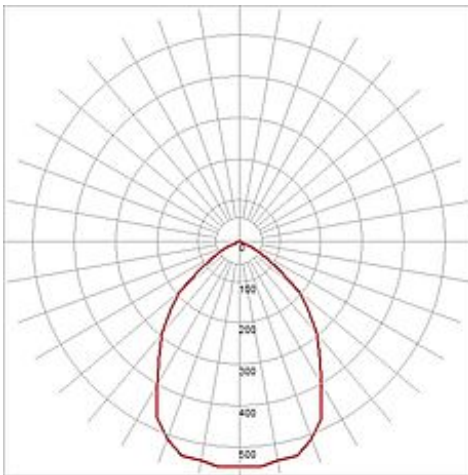

LED DOWNLIGHT PRO RT

round, silvergrey, for Fortimo LED Twistable module, max. 20W

Article number	162444
Type of lamp	LED lamp
Lamp	Philips Fortimo LED Twistable Module
Lampholder / Socket	PHJ65-d
Number of light sources	1
Lamp included	No
Installation diameter	18 cm
Installation depth	13 cm
Height	13.5 cm
Diameter	20 cm
Net weight	1.023 kg
Gross weight	0.827 kg
Voltage	230 Volt
Max. wattage	20 Watt
Protection class	I
Beam angle	60 Degree
Material	aluminium / glass
Colour	silvergrey
Way of mounting	recessed ceiling mounting
Remark 1	For recessed installation in ceilings with a maximum thickness of 35 mm
Remark 2	For use of Philips Fortimo LED Twistable module (560201/02)
Remark 3	Energy labels in your language are available in the Service Area sub point Download
Suitable for lamps from EEC	A
Suitable for lamps up to EEC	A
Light distribution type 1	direct
Light distribution type 3	rotationally symmetric