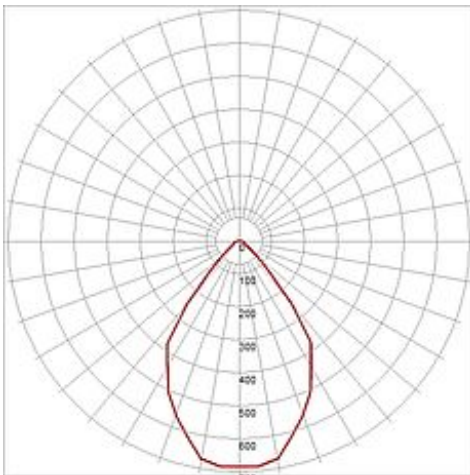

LED DOWNLIGHT PRO S

square, silvergrey, 11W, incl. LED Disk module 850lm, 4000K

Article number	162434
Catalogue	BIG WHITE 2015, Page 459
Type of lamp	LED lamp
Lamp	Philips Fortimo LED Disk Module
Number of light sources	1
Lamp included	Yes
Installation length	12.5 cm
Installation width	12.5 cm
Installation depth	13.1 cm
Length	14 cm
Width	14 cm
Height	13.8 cm
Net weight	0.671 kg
Gross weight	0.805 kg
Voltage	230 Volt
Max. wattage	11 Watt
Protection class	I
Beam angle	60 Degree
Material	aluminium / glass
Colour	silvergrey
Way of mounting	recessed ceiling mounting
Remark 1	For recessed installation in ceilings with a maximum thickness of 35 mm
Remark 2	Equipped with the LED Disk module of Philips
Remark 3	Energy labels in your language are available in the Service Area sub point Download
Average lifespan	50000 Hours
Colour temperature	4000 Kelvin
Colour rendering index	>80
Luminous flux	850 lm
Suitable for lamps from EEC	A