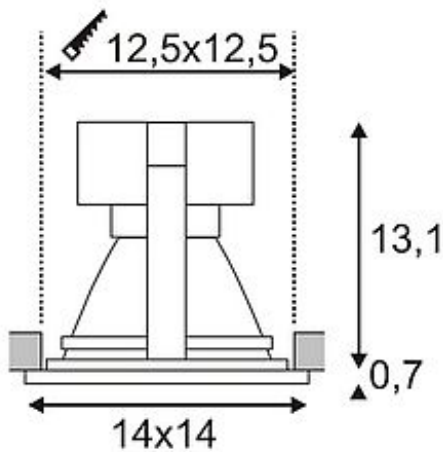

LED DOWNLIGHT PRO S

square, silvergrey, 11W, incl. LED Disk module 850lm, 4000K

Article number	162434
Catalogue	BIG WHITE 2015, Page 459
Type of lamp	LED lamp
Lamp	Philips Fortimo LED Disk Module
Number of light sources	1
Lamp included	Yes
Installation length	12.5 cm
Installation width	12.5 cm
Installation depth	13.1 cm
Length	14 cm
Width	14 cm
Height	13.8 cm
Net weight	0.671 kg
Gross weight	0.805 kg
Voltage	230 Volt
Max. wattage	11 Watt
Protection class	I
Beam angle	60 Degree
Material	aluminium / glass
Colour	silvergrey
Way of mounting	recessed ceiling mounting
Remark 1	For recessed installation in ceilings with a maximum thickness of 35 mm
Remark 2	Equipped with the LED Disk module of Philips
Remark 3	Energy labels in your language are available in the Service Area sub point Download
Average lifespan	50000 Hours
Colour temperature	4000 Kelvin
Colour rendering index	>80
Luminous flux	850 lm
Suitable for lamps from EEC	A

Suitable for lamps up to EEC	A++
Light distribution type 1	direct
Light distribution type 3	axisymmetric

The LED DOWNLIGHT PRO S is a combination of high-quality housing and most efficient LED technology from Philips. With a minimal power consumption despite its high luminous flux and its pure or warmwhite light colour, LED DOWNLIGHT PRO S is ideal to exchange high-intense halogen or incandescent lamps. The LED module is interchangeable. Thanks to the incorporated driver, the downlight is suitable for direct connection to 230V mains supply. This luminaire contains built-in LED lamps. EEK: A - A++. The lamps cannot be changed in the luminaire.