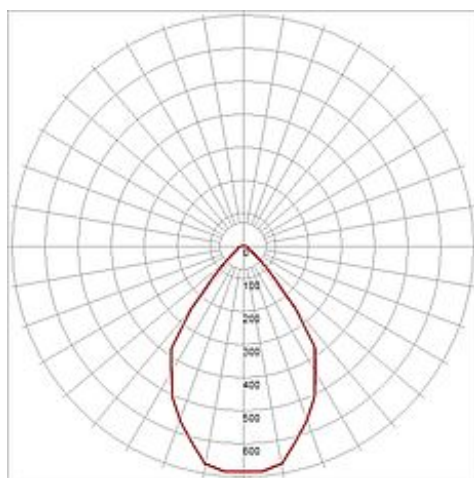

LED DOWNLIGHT PRO S

square, white, 11W, incl. LED Disk module 850lm, 4000K

Article number	162431
Catalogue	BIG WHITE 2015, Page 459
Type of lamp	LED lamp
Lamp	Philips Fortimo LED Disk Module
Number of light sources	1
Lamp included	Yes
Installation length	12.5 cm
Installation width	12.5 cm
Installation depth	13.1 cm
Length	14 cm
Width	14 cm
Height	13.8 cm
Net weight	0.687 kg
Gross weight	0.805 kg
Voltage	230 Volt
Max. wattage	11 Watt
Protection class	I
Beam angle	60 Degree
Material	aluminium / glass
Colour	white
Way of mounting	recessed ceiling mounting
Remark 1	For recessed installation in ceilings with a maximum thickness of 35 mm
Remark 2	Equipped with the LED Disk module of Philips
Remark 3	Energy labels in your language are available in the Service Area sub point Download
Average lifespan	50000 Hours
Colour temperature	4000 Kelvin
Colour rendering index	>80
Luminous flux	850 lm
Suitable for lamps from EEC	A