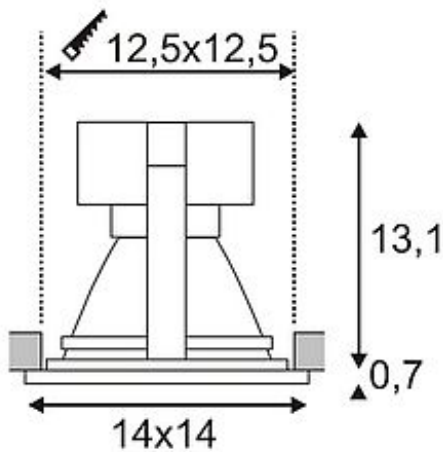

LED DOWNLIGHT PRO S

square, white, 11W, incl. LED Disk module 850lm, 4000K

Article number	162431
Catalogue	BIG WHITE 2015, Page 459
Type of lamp	LED lamp
Lamp	Philips Fortimo LED Disk Module
Number of light sources	1
Lamp included	Yes
Installation length	12.5 cm
Installation width	12.5 cm
Installation depth	13.1 cm
Length	14 cm
Width	14 cm
Height	13.8 cm
Net weight	0.687 kg
Gross weight	0.805 kg
Voltage	230 Volt
Max. wattage	11 Watt
Protection class	I
Beam angle	60 Degree
Material	aluminium / glass
Colour	white
Way of mounting	recessed ceiling mounting
Remark 1	For recessed installation in ceilings with a maximum thickness of 35 mm
Remark 2	Equipped with the LED Disk module of Philips
Remark 3	Energy labels in your language are available in the Service Area sub point Download
Average lifespan	50000 Hours
Colour temperature	4000 Kelvin
Colour rendering index	>80
Luminous flux	850 lm
Suitable for lamps from EEC	A

Suitable for lamps up to EEC	A++
Light distribution type 1	direct
Light distribution type 3	axisymmetric

The LED DOWNLIGHT PRO S is a combination of high-quality housing and most efficient LED technology from Philips. With a minimal power consumption despite its high luminous flux and its pure or warmwhite light colour, LED DOWNLIGHT PRO S is ideal to exchange high-intense halogen or incandescent lamps. The LED module is interchangeable. Thanks to the incorporated driver, the downlight is suitable for direct connection to 230V mains supply. This luminaire contains built-in LED lamps. EEK: A - A++. The lamps cannot be changed in the luminaire.