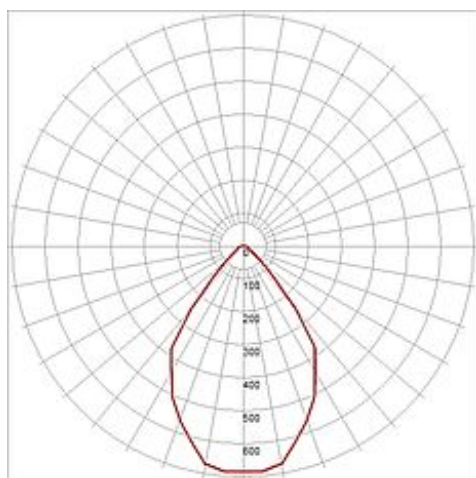

LED DOWNLIGHT PRO S

square, silvergrey, 12W, incl. LED Disk module 800lm, 2700K

Article number	162424
Catalogue	BIG WHITE 2015, Page 459
Type of lamp	LED lamp
Lamp	Philips Fortimo LED Disk Module
Number of light sources	1
Lamp included	Yes
Installation length	12.5 cm
Installation width	12.5 cm
Installation depth	13.1 cm
Length	14 cm
Width	14 cm
Height	13.8 cm
Net weight	0.685 kg
Gross weight	0.924 kg
Voltage	230 Volt
Max. wattage	12 Watt
Protection class	I
Beam angle	60 Degree
Material	aluminium / glass
Colour	silvergrey
Way of mounting	recessed ceiling mounting
Remark 1	For recessed installation in ceilings with a maximum thickness of 35 mm
Remark 2	Equipped with the LED Disk module of Philips
Remark 3	Energy labels in your language are available in the Service Area sub point Download
Average lifespan	50000 Hours
Colour temperature	2700 Kelvin
Colour rendering index	>80
Luminous flux	800 lm
Suitable for lamps from EEC	A