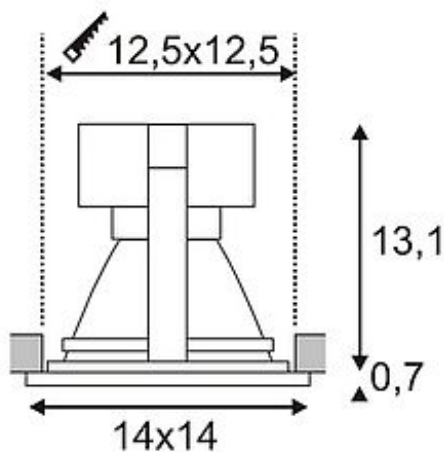

LED DOWNLIGHT PRO S

square, silvergrey, 12W, incl. LED Disk module 800lm, 2700K

Article number	162424
Catalogue	BIG WHITE 2015, Page 459
Type of lamp	LED lamp
Lamp	Philips Fortimo LED Disk Module
Number of light sources	1
Lamp included	Yes
Installation length	12.5 cm
Installation width	12.5 cm
Installation depth	13.1 cm
Length	14 cm
Width	14 cm
Height	13.8 cm
Net weight	0.685 kg
Gross weight	0.924 kg
Voltage	230 Volt
Max. wattage	12 Watt
Protection class	I
Beam angle	60 Degree
Material	aluminium / glass
Colour	silvergrey
Way of mounting	recessed ceiling mounting
Remark 1	For recessed installation in ceilings with a maximum thickness of 35 mm
Remark 2	Equipped with the LED Disk module of Philips
Remark 3	Energy labels in your language are available in the Service Area sub point Download
Average lifespan	50000 Hours
Colour temperature	2700 Kelvin
Colour rendering index	>80
Luminous flux	800 lm
Suitable for lamps from EEC	A

Suitable for lamps up to EEC	A++
Light distribution type 1	direct
Light distribution type 3	axisymmetric

The LED DOWNLIGHT PRO S is a combination of high-quality housing and most efficient LED technology from Philips. With a minimal power consumption despite its high luminous flux and its pure or warmwhite light colour, LED DOWNLIGHT PRO S is ideal to exchange high-intense halogen or incandescent lamps. The LED module is interchangeable. Thanks to the incorporated driver, the downlight is suitable for direct connection to 230V mains supply. This luminaire contains built-in LED lamps. EEK: A - A++. The lamps cannot be changed in the luminaire.