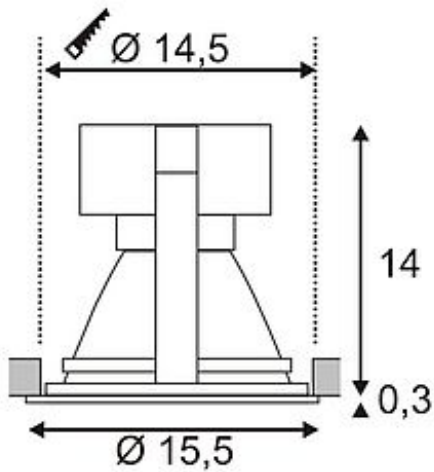

LED DOWNLIGHT PRO R

round, silvergrey, 11W, incl. LED Disk module 850lm, 4000K

Article number	162414
Catalogue	BIG WHITE 2015, Page 423
Type of lamp	LED lamp
Lamp	Philips Fortimo LED Disk Module
Number of light sources	1
Lamp included	Yes
Installation diameter	14.5 cm
Installation depth	14 cm
Height	14.3 cm
Diameter	15.5 cm
Net weight	0.756 kg
Gross weight	0.91 kg
Voltage	230 Volt
Max. wattage	11 Watt
Protection class	I
Beam angle	60 Degree
Material	aluminium / glass
Colour	silvergrey
Way of mounting	recessed ceiling mounting
Remark 1	For recessed installation in ceilings with a maximum thickness of 35 mm
Remark 2	Equipped with the LED Disk module of Philips
Remark 3	Energy labels in your language are available in the Service Area sub point Download
Average lifespan	50000 Hours
Colour temperature	4000 Kelvin
Colour rendering index	>80
Luminous flux	850 lm
Suitable for lamps from EEC	A
Suitable for lamps up to EEC	A++

Light distribution
type 1 direct

Light distribution
type 3 rotationally symmetric

The LED DOWNLIGHT PRO R is a combination of high-quality housing and most efficient LED technology from Philips. With a minimal power consumption despite its high luminous flux and its pure or warmwhite light colour, LED DOWNLIGHT PRO R is ideal to exchange high-intense halogen or incandescent lamps. The LED module is interchangeable. Thanks to the incorporated driver, the downlight is suitable for direct connection to 230V mains supply. This luminaire contains built-in LED lamps. EEK: A - A++. The lamps cannot be changed in the luminaire.