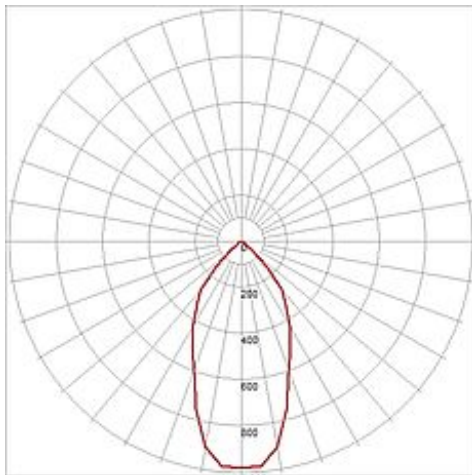

LED DOWNLIGHT PRO R

round, silvergrey, 11W, incl. LED Disk module 850lm, 4000K

Article number	162414
Catalogue	BIG WHITE 2015, Page 423
Type of lamp	LED lamp
Lamp	Philips Fortimo LED Disk Module
Number of light sources	1
Lamp included	Yes
Installation diameter	14.5 cm
Installation depth	14 cm
Height	14.3 cm
Diameter	15.5 cm
Net weight	0.756 kg
Gross weight	0.91 kg
Voltage	230 Volt
Max. wattage	11 Watt
Protection class	I
Beam angle	60 Degree
Material	aluminium / glass
Colour	silvergrey
Way of mounting	recessed ceiling mounting
Remark 1	For recessed installation in ceilings with a maximum thickness of 35 mm
Remark 2	Equipped with the LED Disk module of Philips
Remark 3	Energy labels in your language are available in the Service Area sub point Download
Average lifespan	50000 Hours
Colour temperature	4000 Kelvin
Colour rendering index	>80
Luminous flux	850 lm
Suitable for lamps from EEC	A
Suitable for lamps up to EEC	A++