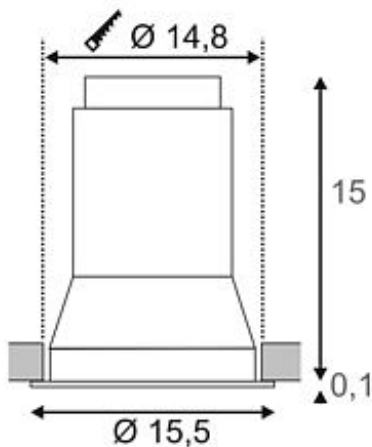

## DIVIS GU6

5 downlight deep, silvergrey, max. 35W

Article number	162124
Type of lamp	Conventional lamp
Lamp	CMH-T Super Mini 20W - 35W
Lampholder / Socket	GU6,5
Number of light sources	1
Lamp included	No
Installation diameter	14.8 cm
Installation depth	15.5 cm
Diameter	15.5 cm
Net weight	0.584 kg
Gross weight	0.49 kg
Max. wattage	35 Watt
Protection class	I
Material	aluminium
Colour	silvergrey
Way of mounting	recessed ceiling mounting
Remark 1	Only suitable for ceilings with a maximum thickness of 30 mm
Remark 2	Reflector excluded. Operate with suitable ballast only
Remark 3	Deep reflector for glare limitation
Remark 4	Energy labels in your language are available in the Service Area sub point Download
Suitable for lamps from EEC	A
Suitable for lamps up to EEC	A+
Light distribution type 1	direct
Light distribution type 3	rotationally symmetric

The DIVIS GU6.5 downlight in round shape with glass cover is equipped with a GU6.5 lampholder for metal halide lamps of the same type. Suitable reflectors with different beam angles are available as optional accessory. Available in the colours white and silvergrey, with higher or lower reflector position, a suitable and lamp related ballast is required for operation of DIVIS GU6.5. This luminaire is compatible with bulbs of the energy classes: A - A+