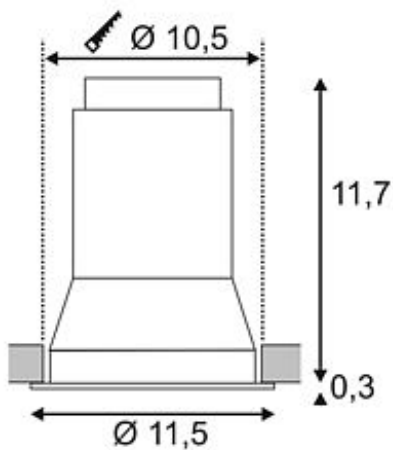

DIVIS GU6

5 downlight, silver- grey, max. 35W

Article number	162104
Type of lamp	Conventional lamp
Lamp	CMH-T Super Mini 20W - 35W
Lampholder / Socket	GU6,5
Number of light sources	1
Lamp included	No
Installation diameter	10.5 cm
Installation depth	12 cm
Diameter	11.5 cm
Net weight	0.34 kg
Gross weight	1.834 kg
Max. wattage	35 Watt
Protection class	I
Material	aluminium
Colour	silvergry
Way of mounting	recessed ceiling mounting
Remark 1	Only suitable for ceilings with a maximum thickness of 30 mm
Remark 2	Reflector excluded. Operate with suitable ballast only
Remark 3	Energy labels in your language are available in the Service Area sub point Download
Suitable for lamps from EEC	A
Suitable for lamps up to EEC	A+
Light distribution type 1	direct
Light distribution type 3	rotationally symmetric

The DIVIS GU6.5 downlight in round shape with glass cover is equipped with a GU6.5 lampholder for metal halide lamps of the same type. Suitable reflectors with different beam angles are available as optional accessory. Available in the colours white and silvergrey, with higher or lower reflector position, a suitable and lamp related ballast is required for operation of DIVIS GU6.5. This luminaire is compatible with bulbs of the energy classes: A - A+