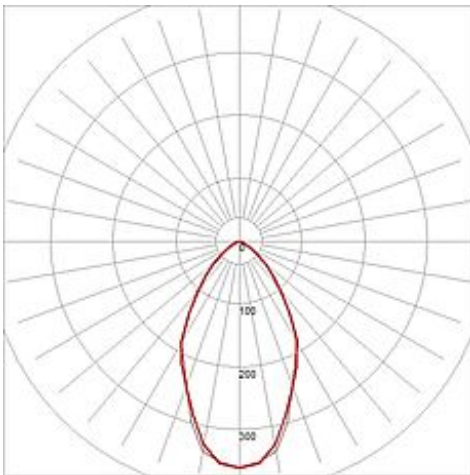

PLADO 1x 18W downlight

round, white, 1x TC-D 18W, with cross-form diffuser

Article number	161501
Catalogue	BIG WHITE 2015, Page 419
Type of lamp	Conventional lamp
Lamp	TC-D compact fluorescent bulb 18W
Lampholder / Socket	G24d-2
Number of light sources	1
Lamp included	No
Installation diameter	19 cm
Installation depth	13.5 cm
Diameter	20.5 cm
Net weight	1.217 kg
Gross weight	1.983 kg
Voltage	230 Volt
Max. wattage	18 Watt
Protection class	I
Material	plastic
Colour	white
Way of mounting	recessed ceiling mounting
Remark 1	Conventional ballast incorporated
Remark 2	Only suitable for ceilings with a thickness between 5 - 35 mm
Remark 3	Energy labels in your language are available in the Service Area sub point Download
Energy class ballast	B2
Suitable for lamps from EEC	B
Suitable for lamps up to EEC	B
Light distribution type 1	direct
Light distribution type 3	axisymmetric

The grid downlight PLADO 18W is available in white colour version. Designed for TC-DE energy-saving lamps with 18W output, the fitting is supplied ready for direct connection to 230V mains supply via the incorporated low-loss ballast. This luminaire is compatible with bulbs of the energy classes: B - B