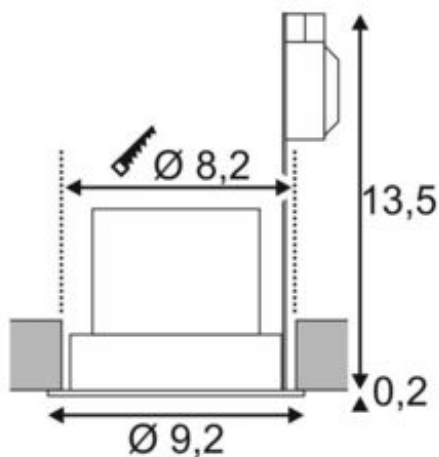

CONTONE

recessed fitting, LED, 2000-3000K, round, white, tiltable, 13W, including leaf springs

| | |
|---------------------------|----------------------------|
| Article number | 161271 |
| Product family | CONTONE |
| Number of light sources | 1 |
| Max. wattage | 13 Watt |
| Lamp | COB LED module |
| Light distribution type 1 | Direct |
| Light distribution type 3 | rotationally symmetric |
| Feed-in capability | No |
| Lamp included | No |
| Installation diameter | 8.2 cm |
| Installation depth | 13.5 cm |
| Height | 13.7 cm |
| Diameter | 9.2 cm |
| Net weight | 0.355 kg |
| Gross weight | 0.45 kg |
| Voltage | 220-240 ~50/60 . 350 Volts |
| Protection class | II |
| Beam angle | 30 Degree |
| Material | Aluminium |
| Colour | white |
| Way of mounting | Recessed ceiling mounting |
| Average lifespan | 40000 Hours |
| Colour temperature | 2000 Kelvin |
| Colour rendering index | 90 |
| Luminous flux | 890 lm |
| Energy efficiency class | A++ |
| fastCalcEnabled | Yes |
| ranking | 400 |
| Catalogue page | BIG WHITE 2017: 491 |