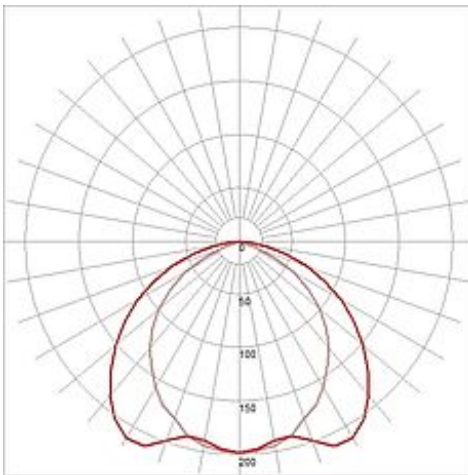

TRISTAN T8 58W ceiling luminaire

rectangular, white, 2x T8 58W

Article number	160861
Catalogue	BIG WHITE 2015, Page 302
Type of lamp	Conventional lamp
Lamp	T8 fluorescent bulb 58W
Lampholder / Socket	G13
Number of light sources	2
Lamp included	No
Length	161 cm
Width	18.5 cm
Height	6 cm
Net weight	3.687 kg
Gross weight	3.984 kg
Voltage	230 Volt
Max. wattage	116 Watt
Protection class	I
Material	steel
Colour	white
Way of mounting	surface ceiling mounting
Remark 1	Electronic ballast incorporated
Remark 2	Equipped with a chromed grid and a high polish reflector for a glare free light
Remark 3	Energy labels in your language are available in the Service Area sub point Download
Energy class ballast	A2
Suitable for lamps from EEC	A
Suitable for lamps up to EEC	A
Light distribution type 1	direct
Light distribution type 3	axisymmetric