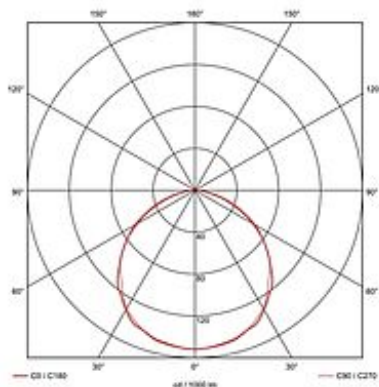

## KUNO pendant luminaire

silvergrey, 2x T5 35W, incl. PMMA diffuser

Article number	160832
Catalogue	BIG WHITE 2015, Page 97
Type of lamp	Conventional lamp
Lamp	T5 fluorescent bulb 35W
Lampholder / Socket	G5
Number of light sources	2
Lamp included	No
Length	149 cm
Width	13.5 cm
Height	3 cm
Pendant length	150 cm
Net weight	2.721 kg
Gross weight	0.517 kg
Voltage	230 Volt
Max. wattage	70 Watt
Protection class	I
Material	aluminium / plastic
Colour	silvergrey
Way of mounting	ceiling mounting pendulum
Remark 1	With open cable ends. Suitable canopy, article nr: 925190
Remark 2	Electronic ballast incorporated
Remark 3	Energy labels in your language are available in the Service Area sub point Download
Energy class ballast	A2
Suitable for lamps from EEC	A
Suitable for lamps up to EEC	A+
Light distribution type 1	direct
Light distribution type 3	axisymmetric