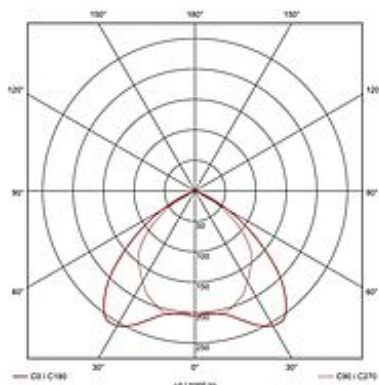

TC RASTER 336 ceiling luminaire square

white, 3x TC-L 36W

Article number	160781
Catalogue	BIG WHITE 2015, Page 303
Type of lamp	Conventional lamp
Lamp	TC-L 36W compact fluorescent bulb
Lampholder / Socket	2G11
Number of light sources	3
Lamp included	No
Length	50 cm
Width	50 cm
Height	7 cm
Net weight	4.027 kg
Gross weight	3.135 kg
Voltage	230 Volt
Max. wattage	108 Watt
Protection class	I
Material	steel / aluminium
Colour	white
Way of mounting	surface ceiling mounting
Remark 1	Conventional ballast incorporated
Remark 2	Equipped with a chromed grid and a high polish reflector for a glare free light
Remark 3	Energy labels in your language are available in the Service Area sub point Download
Energy class ballast	B2
Suitable for lamps from EEC	A
Suitable for lamps up to EEC	A
Light distribution type 1	direct
Light distribution type 3	axisymmetric