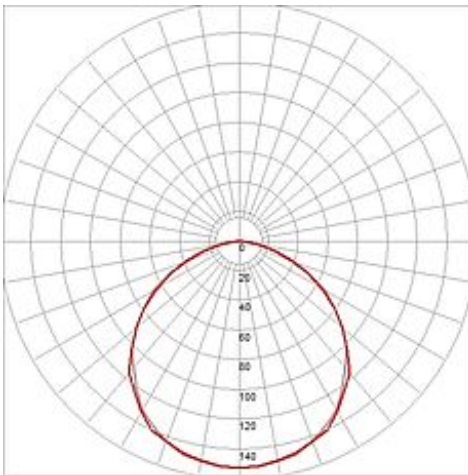

## KUNO CEILING luminaire

silvergrey, 2x T5 54W, incl. PMMA diffuser

Article number	160774
Catalogue	BIG WHITE 2015, Page 299
Type of lamp	Conventional lamp
Lamp	T5 fluorescent bulb 54W
Lampholder / Socket	G5
Number of light sources	2
Lamp included	No
Length	119 cm
Width	13.5 cm
Height	3 cm
Net weight	2.083 kg
Gross weight	1.834 kg
Voltage	230 Volt
Max. wattage	108 Watt
Protection class	I
Material	aluminium / plastic
Colour	silvergrey
Way of mounting	surface ceiling mounting
Remark 1	Electronic ballast incorporated
Remark 2	Energy labels in your language are available in the Service Area sub point Download
Energy class ballast	A2
Suitable for lamps from EEC	A
Suitable for lamps up to EEC	A+
Light distribution type 1	direct
Light distribution type 3	axisymmetric