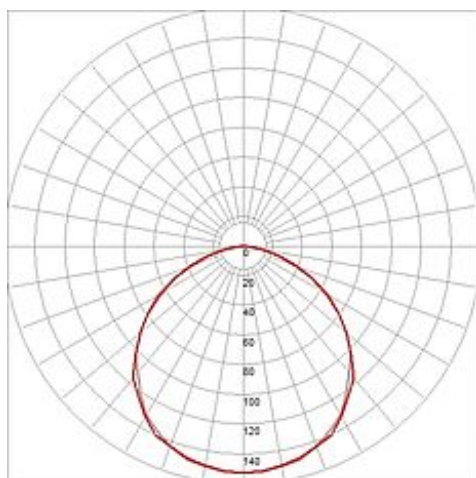

## KUNO CEILING luminaire

white, 2x T5 54W, incl. PMMA diffuser

Article number	160773
Catalogue	BIG WHITE 2015, Page 299
Type of lamp	Conventional lamp
Lamp	T5 fluorescent bulb 54W
Lampholder / Socket	G5
Number of light sources	2
Lamp included	No
Length	119 cm
Width	13.5 cm
Height	3 cm
Net weight	2.122 kg
Gross weight	5.138 kg
Voltage	230 Volt
Max. wattage	108 Watt
Protection class	I
Material	aluminium / plastic
Colour	white
Way of mounting	surface ceiling mounting
Remark 1	Electronic ballast incorporated
Remark 2	Energy labels in your language are available in the Service Area sub point Download
Energy class ballast	A2
Suitable for lamps from EEC	A
Suitable for lamps up to EEC	A+
Light distribution type 1	direct
Light distribution type 3	axisymmetric