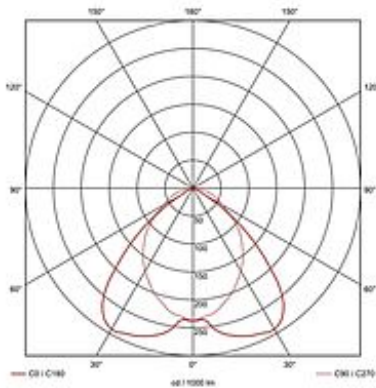

## TC RASTER 218 ceiling

luminaire, square, white, 2x TC-L 18W

Article number	160771
Catalogue	BIG WHITE 2015, Page 303
Type of lamp	Conventional lamp
Lamp	TC-L 18W compact fluorescent bulb
Lampholder / Socket	2G11
Number of light sources	2
Lamp included	No
Length	30.5 cm
Width	30.5 cm
Height	7 cm
Net weight	1.669 kg
Gross weight	5.241 kg
Voltage	230 Volt
Max. wattage	36 Watt
Protection class	I
Material	steel / aluminium
Colour	white
Way of mounting	surface ceiling mounting
Remark 1	Conventional ballast incorporated
Remark 2	Equipped with a chromed grid and a high polish reflector for a glare free light
Remark 3	Energy labels in your language are available in the Service Area sub point Download
Energy class ballast	B2
Suitable for lamps from EEC	A
Suitable for lamps up to EEC	A
Light distribution type 1	direct
Light distribution type 3	axisymmetric

As a surface-mounted luminaire, our TC RASTER series provides both simple and effective grid luminaires for homes and offices that unite clear design lines and useful value. The fitting is equipped with a highly polished reflector ensuring a downwardly emitted, glare-free light for use at workstations, in hallways, conference rooms and more. By the incorporated low-loss ballast, TC RASTER is delivered ready for direct connection to 230V mains supply. This luminaire is compatible with bulbs of the energy classes: A - A