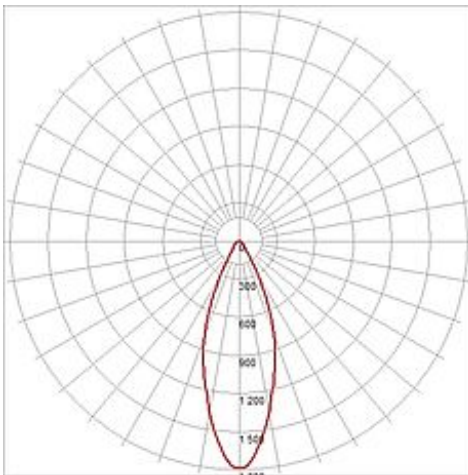

BOOST SQUARE TURNO downlight

adjustable, silvergrey, 6W LED , 3000K

Article number	160664
Type of lamp	LED lamp
Lamp	planar LED 6W
Number of light sources	1
Lamp included	Yes
Installation diameter	8.2 cm
Installation depth	13.3 cm
Tilt range	18 Degree
Length	9.2 cm
Width	9.2 cm
Height	13.5 cm
Net weight	0.252 kg
Gross weight	0.64 kg
Max. wattage	6 Watt
Protection class	III
Beam angle	38 Degree
Material	aluminium
Colour	silvergrey
Way of mounting	recessed ceiling mounting
Remark 1	Operate with suitable 480mA drivers only
Remark 2	For recessed installation in ceilings with a maximum thickness of 25 mm
Remark 3	Energy labels in your language are available in the Service Area sub point Download
Average lifespan	30000 Hours
Colour temperature	3000 Kelvin
Colour rendering index	80
Luminous flux	310 lm
Suitable for lamps from EEC	A
Suitable for lamps up to EEC	A++

Light distribution
type 1 direct

Light distribution
type 3 rotationally symmetric

The adjustable LED spotlight BOOST TURNO SQUARE is made from aluminum and the LED light solution for the exchange of performance intensive incandescent or halogen applications. The incorporated 6W Power LED with warm white light colour provides the necessary illumination intensity. For operation of BOOST TURNO, available in either white or silvergrey colour version, a suitable constant current driver providing 480mA is required. This luminaire contains built-in LED lamps. EEK: A - A++. The lamps cannot be changed in the luminaire.