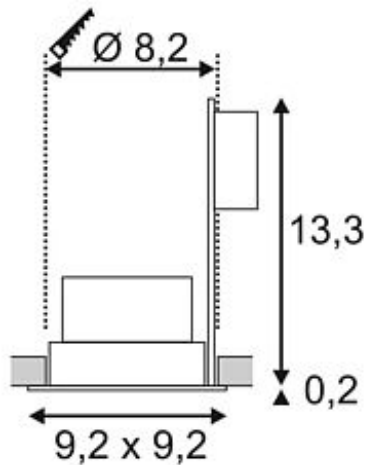

BOOST SQUARE TURNO downlight

adjustable, silvergrey, 6W LED , 3000K

Article number	160664
Type of lamp	LED lamp
Lamp	planar LED 6W
Number of light sources	1
Lamp included	Yes
Installation diameter	8.2 cm
Installation depth	13.3 cm
Tilt range	18 Degree
Length	9.2 cm
Width	9.2 cm
Height	13.5 cm
Net weight	0.252 kg
Gross weight	0.64 kg
Max. wattage	6 Watt
Protection class	III
Beam angle	38 Degree
Material	aluminium
Colour	silvergrey
Way of mounting	recessed ceiling mounting
Remark 1	Operate with suitable 480mA drivers only
Remark 2	For recessed installation in ceilings with a maximum thickness of 25 mm
Remark 3	Energy labels in your language are available in the Service Area sub point Download
Average lifespan	30000 Hours
Colour temperature	3000 Kelvin
Colour rendering index	80
Luminous flux	310 lm
Suitable for lamps from EEC	A
Suitable for lamps up to EEC	A++

Light distribution
type 1 direct

Light distribution
type 3 rotationally symmetric

The adjustable LED spotlight BOOST TURNO SQUARE is made from aluminum and the LED light solution for the exchange of performance intensive incandescent or halogen applications. The incorporated 6W Power LED with warm white light colour provides the necessary illumination intensity. For operation of BOOST TURNO, available in either white or silvergrey colour version, a suitable constant current driver providing 480mA is required. This luminaire contains built-in LED lamps. EEK: A - A++. The lamps cannot be changed in the luminaire.