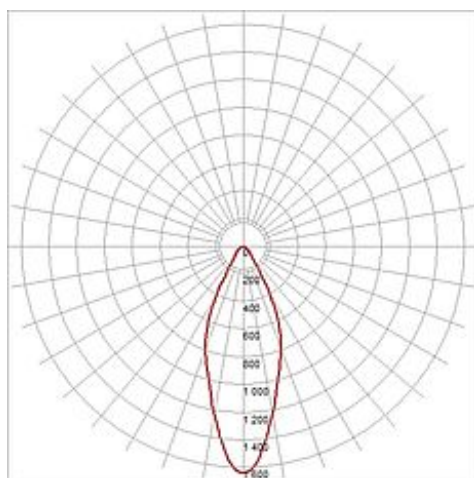

BOOST IP44 downlight

round, silvergrey, 6W LED, warmwhite

Article number	160614
Type of lamp	LED lamp
Lamp	Power LED 6W
Number of light sources	1
Lamp included	Yes
Installation diameter	8.2 cm
Installation depth	13.5 cm
Height	13.8 cm
Diameter	9.2 cm
Net weight	0.236 kg
Gross weight	0.316 kg
Max. wattage	6 Watt
Protection class	III
Beam angle	38 Degree
Material	aluminium / plastic
Colour	silvergrey
Way of mounting	recessed ceiling mounting
Remark 1	For recessed installation in ceilings with a maximum thickness of 25 mm
Remark 2	Operate with suitable 480 mA drivers only
Remark 3	Energy labels in your language are available in the Service Area sub point Download
Average lifespan	30000 Hours
Colour temperature	3000 Kelvin
Colour rendering index	80
Luminous flux	310 lm
Suitable for lamps from EEC	A
Suitable for lamps up to EEC	A++
Light distribution type 1	direct

Light distribution
type 3

rotationally symmetric

The rigid LED recessed downlight BOOST IP44 is made from aluminum and is the LED lighting solution for the exchange of high-intense halogen or incandescent lamps. The incorporated and warmwhite 6W Power LED provides the desired illumination intensity. Rated IP44 it can also be used in damp rooms. Available in either white or silvergrey colour version, a suitable constant current driver providing 480mA is required to operate the fitting. This luminaire contains built-in LED lamps. EEK: A - A++. The lamps cannot be changed in the luminaire.