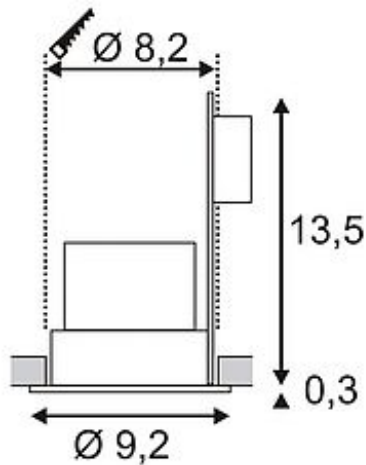

BOOST IP44 downlight

round, silvergrey, 6W LED, warmwhite

Article number	160614
Type of lamp	LED lamp
Lamp	Power LED 6W
Number of light sources	1
Lamp included	Yes
Installation diameter	8.2 cm
Installation depth	13.5 cm
Height	13.8 cm
Diameter	9.2 cm
Net weight	0.236 kg
Gross weight	0.316 kg
Max. wattage	6 Watt
Protection class	III
Beam angle	38 Degree
Material	aluminium / plastic
Colour	silvergrey
Way of mounting	recessed ceiling mounting
Remark 1	For recessed installation in ceilings with a maximum thickness of 25 mm
Remark 2	Operate with suitable 480 mA drivers only
Remark 3	Energy labels in your language are available in the Service Area sub point Download
Average lifespan	30000 Hours
Colour temperature	3000 Kelvin
Colour rendering index	80
Luminous flux	310 lm
Suitable for lamps from EEC	A
Suitable for lamps up to EEC	A++
Light distribution type 1	direct

Light distribution
type 3

rotationally symmetric

The rigid LED recessed downlight BOOST IP44 is made from aluminum and is the LED lighting solution for the exchange of high-intense halogen or incandescent lamps. The incorporated and warmwhite 6W Power LED provides the desired illumination intensity. Rated IP44 it can also be used in damp rooms. Available in either white or silvergrey colour version, a suitable constant current driver providing 480mA is required to operate the fitting. This luminaire contains built-in LED lamps. EEK: A - A++. The lamps cannot be changed in the luminaire.