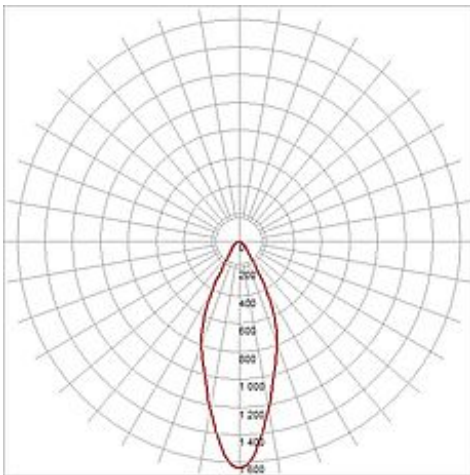

## BOOST IP44 downlight

round, white, 6W LED, warmwhite

Article number	160611
Type of lamp	LED lamp
Lamp	Power LED 6W
Number of light sources	1
Lamp included	Yes
Installation diameter	8.2 cm
Installation depth	13.5 cm
Height	13.8 cm
Diameter	9.2 cm
Net weight	0.235 kg
Gross weight	0.328 kg
Max. wattage	6 Watt
Protection class	III
Beam angle	38 Degree
Material	aluminium / plastic
Colour	white
Way of mounting	recessed ceiling mounting
Remark 1	For recessed installation in ceilings with a maximum thickness of 25 mm
Remark 2	Operate with suitable 480 mA drivers only
Remark 3	Energy labels in your language are available in the Service Area sub point Download
Average lifespan	30000 Hours
Colour temperature	3000 Kelvin
Colour rendering index	80
Luminous flux	310 lm
Suitable for lamps from EEC	A
Suitable for lamps up to EEC	A++
Light distribution type 1	direct

Light distribution  
type 3

rotationally symmetric

The rigid LED recessed downlight BOOST IP44 is made from aluminum and is the LED lighting solution for the exchange of high-intense halogen or incandescent lamps. The incorporated and warmwhite 6W Power LED provides the desired illumination intensity. Rated IP44 it can also be used in damp rooms. Available in either white or silvergrey colour version, a suitable constant current driver providing 480mA is required to operate the fitting. This luminaire contains built-in LED lamps. EEK: A - A++. The lamps cannot be changed in the luminaire.