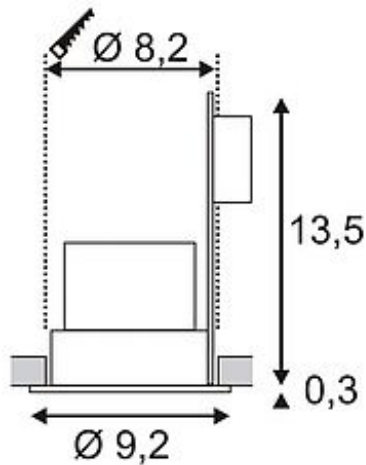

## BOOST IP44 downlight

round, white, 6W LED, warmwhite

Article number	160611
Type of lamp	LED lamp
Lamp	Power LED 6W
Number of light sources	1
Lamp included	Yes
Installation diameter	8.2 cm
Installation depth	13.5 cm
Height	13.8 cm
Diameter	9.2 cm
Net weight	0.235 kg
Gross weight	0.328 kg
Max. wattage	6 Watt
Protection class	III
Beam angle	38 Degree
Material	aluminium / plastic
Colour	white
Way of mounting	recessed ceiling mounting
Remark 1	For recessed installation in ceilings with a maximum thickness of 25 mm
Remark 2	Operate with suitable 480 mA drivers only
Remark 3	Energy labels in your language are available in the Service Area sub point Download
Average lifespan	30000 Hours
Colour temperature	3000 Kelvin
Colour rendering index	80
Luminous flux	310 lm
Suitable for lamps from EEC	A
Suitable for lamps up to EEC	A++
Light distribution type 1	direct

Light distribution  
type 3

rotationally symmetric

The rigid LED recessed downlight BOOST IP44 is made from aluminum and is the LED lighting solution for the exchange of high-intense halogen or incandescent lamps. The incorporated and warmwhite 6W Power LED provides the desired illumination intensity. Rated IP44 it can also be used in damp rooms. Available in either white or silvergrey colour version, a suitable constant current driver providing 480mA is required to operate the fitting. This luminaire contains built-in LED lamps. EEK: A - A++. The lamps cannot be changed in the luminaire.