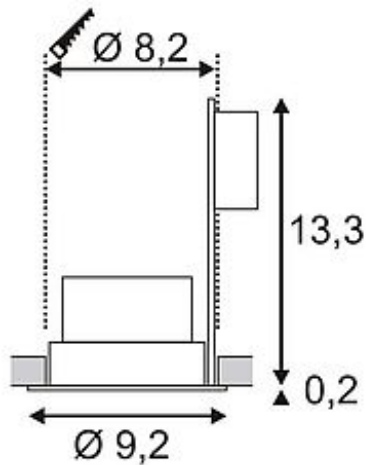

## BOOST TURNO 6W downlight

adjustable, round, silvergrey, 6W LED, warmwhite

Article number	160604
Type of lamp	LED lamp
Lamp	Power LED 6W
Number of light sources	1
Lamp included	Yes
Installation diameter	8.2 cm
Installation depth	13.3 cm
Tilt range	18 Degree
Height	13.5 cm
Diameter	9.2 cm
Net weight	0.244 kg
Gross weight	0.224 kg
Max. wattage	6 Watt
Protection class	III
Beam angle	38 Degree
Material	aluminium / plastic
Colour	silvergrey
Way of mounting	recessed ceiling mounting
Remark 1	For recessed installation in ceilings with a maximum thickness of 25 mm
Remark 2	Operate with suitable 480 mA drivers only
Remark 3	Energy labels in your language are available in the Service Area sub point Download
Average lifespan	30000 Hours
Colour temperature	3000 Kelvin
Colour rendering index	80
Luminous flux	310 lm
Suitable for lamps from EEC	A
Suitable for lamps up to EEC	A++
Light distribution type 1	direct

Light distribution      rotationally symmetric  
type 3

The rigid LED recessed downlight BOOST TURNO is made from aluminum and is the LED lighting solution for the exchange of high-intense halogen or incandescent lamps. The incorporated and warmwhite 6W Power LED provides the desired illumination intensity. Available in either white or silvergrey colour version, a suitable constant current driver providing 480mA is required to operate the fitting. This luminaire contains built-in LED lamps. EEK: A - A++. The lamps cannot be changed in the luminaire.