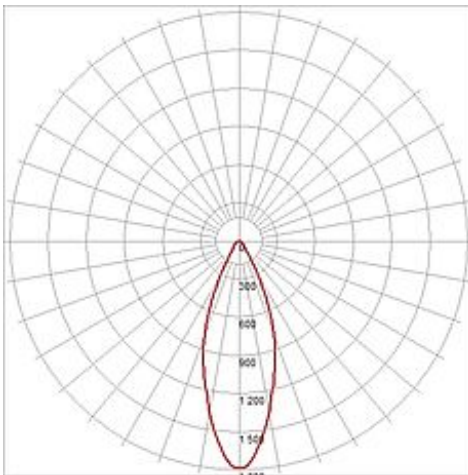

## BOOST TURNO 6W downlight

adjustable, round, silvergrey, 6W LED, warmwhite

Article number	160604
Type of lamp	LED lamp
Lamp	Power LED 6W
Number of light sources	1
Lamp included	Yes
Installation diameter	8.2 cm
Installation depth	13.3 cm
Tilt range	18 Degree
Height	13.5 cm
Diameter	9.2 cm
Net weight	0.244 kg
Gross weight	0.224 kg
Max. wattage	6 Watt
Protection class	III
Beam angle	38 Degree
Material	aluminium / plastic
Colour	silvergrey
Way of mounting	recessed ceiling mounting
Remark 1	For recessed installation in ceilings with a maximum thickness of 25 mm
Remark 2	Operate with suitable 480 mA drivers only
Remark 3	Energy labels in your language are available in the Service Area sub point Download
Average lifespan	30000 Hours
Colour temperature	3000 Kelvin
Colour rendering index	80
Luminous flux	310 lm
Suitable for lamps from EEC	A
Suitable for lamps up to EEC	A++
Light distribution type 1	direct