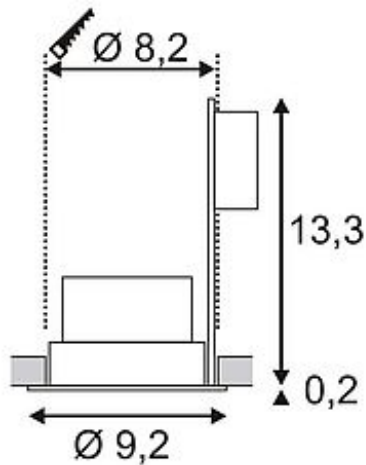

BOOST TURNO 6W downlight

adjustable, round, white, 6W LED, warmwhite

Article number	160601
Type of lamp	LED lamp
Lamp	Power LED 6W
Number of light sources	1
Lamp included	Yes
Installation diameter	8.2 cm
Installation depth	13.3 cm
Tilt range	18 Degree
Height	13.5 cm
Diameter	9.2 cm
Net weight	0.244 kg
Gross weight	0.497 kg
Max. wattage	6 Watt
Protection class	III
Beam angle	38 Degree
Material	aluminium / plastic
Colour	white
Way of mounting	recessed ceiling mounting
Remark 1	For recessed installation in ceilings with a maximum thickness of 25 mm
Remark 2	Operate with suitable 480 mA drivers only
Remark 3	Energy labels in your language are available in the Service Area sub point Download
Average lifespan	30000 Hours
Colour temperature	3000 Kelvin
Colour rendering index	80
Luminous flux	310 lm
Suitable for lamps from EEC	A
Suitable for lamps up to EEC	A++
Light distribution type 1	direct

Light distribution rotationally symmetric
type 3

The rigid LED recessed downlight BOOST TURNO is made from aluminum and is the LED lighting solution for the exchange of high-intense halogen or incandescent lamps. The incorporated and warmwhite 6W Power LED provides the desired illumination intensity. Available in either white or silvergrey colour version, a suitable constant current driver providing 480mA is required to operate the fitting. This luminaire contains built-in LED lamps. EEK: A - A++. The lamps cannot be changed in the luminaire.