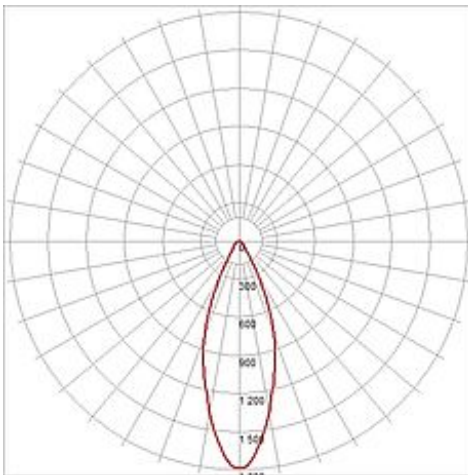

BOOST TURNO 6W downlight

adjustable, round, white, 6W LED, warmwhite

Article number	160601
Type of lamp	LED lamp
Lamp	Power LED 6W
Number of light sources	1
Lamp included	Yes
Installation diameter	8.2 cm
Installation depth	13.3 cm
Tilt range	18 Degree
Height	13.5 cm
Diameter	9.2 cm
Net weight	0.244 kg
Gross weight	0.497 kg
Max. wattage	6 Watt
Protection class	III
Beam angle	38 Degree
Material	aluminium / plastic
Colour	white
Way of mounting	recessed ceiling mounting
Remark 1	For recessed installation in ceilings with a maximum thickness of 25 mm
Remark 2	Operate with suitable 480 mA drivers only
Remark 3	Energy labels in your language are available in the Service Area sub point Download
Average lifespan	30000 Hours
Colour temperature	3000 Kelvin
Colour rendering index	80
Luminous flux	310 lm
Suitable for lamps from EEC	A
Suitable for lamps up to EEC	A++
Light distribution type 1	direct