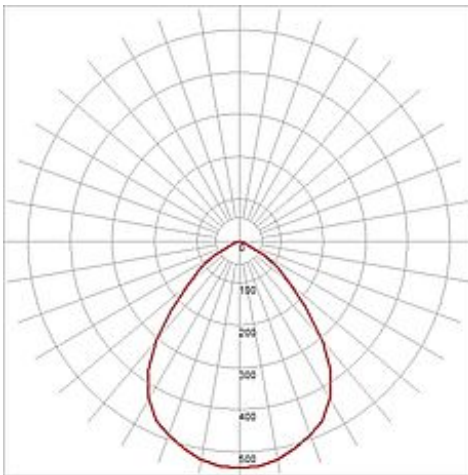

LEDDISK HORN DL downlight

round, silvergrey, 11W, 4000K

Article number	160554
Catalogue	BIG WHITE 2015, Page 410
Type of lamp	LED lamp
Lamp	Philips Fortimo LED Disk Module
Number of light sources	1
Lamp included	Yes
Installation diameter	10.2 cm
Installation depth	10 cm
Height	10 cm
Diameter	12 cm
Net weight	0.4 kg
Gross weight	0.488 kg
Voltage	230 Volt
Max. wattage	11 Watt
Protection class	II
Beam angle	60 Degree
Material	aluminium / plastic
Colour	Silver
Way of mounting	recessed ceiling mounting
Remark 1	For recessed installation in ceilings with a maximum thickness of 20 mm
Remark 2	Equipped with the LED Disk module of Philips
Remark 3	Energy labels in your language are available in the Service Area sub point Download
Average lifespan	50000 Hours
Colour temperature	4000 Kelvin
Colour rendering index	>80
Luminous flux	850 lm
Suitable for lamps from EEC	A
Suitable for lamps up to EEC	A++