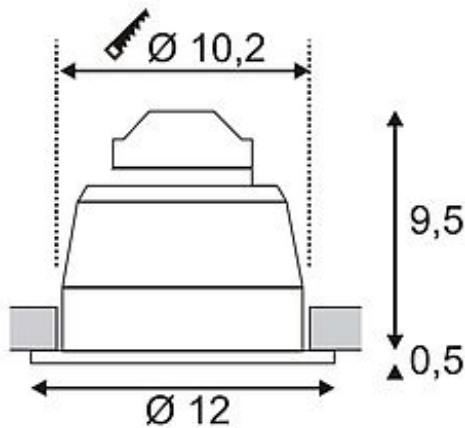

LEDDISK HORN DL downlight

round, silvergrey, 11W, 4000K

Article number	160554
Catalogue	BIG WHITE 2015, Page 410
Type of lamp	LED lamp
Lamp	Philips Fortimo LED Disk Module
Number of light sources	1
Lamp included	Yes
Installation diameter	10.2 cm
Installation depth	10 cm
Height	10 cm
Diameter	12 cm
Net weight	0.4 kg
Gross weight	0.488 kg
Voltage	230 Volt
Max. wattage	11 Watt
Protection class	II
Beam angle	60 Degree
Material	aluminium / plastic
Colour	Silver
Way of mounting	recessed ceiling mounting
Remark 1	For recessed installation in ceilings with a maximum thickness of 20 mm
Remark 2	Equipped with the LED Disk module of Philips
Remark 3	Energy labels in your language are available in the Service Area sub point Download
Average lifespan	50000 Hours
Colour temperature	4000 Kelvin
Colour rendering index	>80
Luminous flux	850 lm
Suitable for lamps from EEC	A
Suitable for lamps up to EEC	A++

Light distribution
type 1 direct

Light distribution
type 3 rotationally symmetric

9,5 The LEDDISK HORN DL downlight is a combination of adjustable housing and most efficient LED technology from Philips. With a minimal power consumption despite its high luminous flux and its either pure or warmwhite light colour, the LEDDISK HORN DL downlight is ideal to exchange high-intense halogen or incandescent lamps. The LED module is interchangeable. This luminaire contains built-in LED lamps. EEK: A - A++.