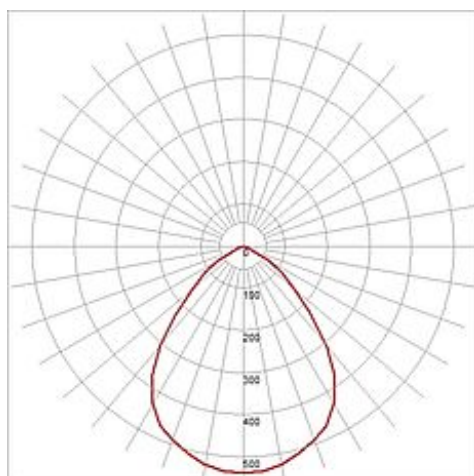

LEDDISK HORN DL downlight

round, silvergrey, 12W, 2700K

Article number	160544
Catalogue	BIG WHITE 2015, Page 410
Type of lamp	LED lamp
Lamp	Philips Fortimo LED Disk Module
Number of light sources	1
Lamp included	Yes
Installation diameter	10.2 cm
Installation depth	10 cm
Height	10 cm
Diameter	12 cm
Net weight	0.39 kg
Gross weight	0.806 kg
Voltage	230 Volt
Max. wattage	12 Watt
Protection class	II
Beam angle	60 Degree
Material	aluminium / plastic
Colour	Silver
Way of mounting	recessed ceiling mounting
Remark 1	For recessed installation in ceilings with a maximum thickness of 20 mm
Remark 2	Equipped with the LED Disk module of Philips
Remark 3	Energy labels in your language are available in the Service Area sub point Download
Average lifespan	50000 Hours
Colour temperature	2700 Kelvin
Colour rendering index	>80
Luminous flux	800 lm
Suitable for lamps from EEC	A
Suitable for lamps up to EEC	A++