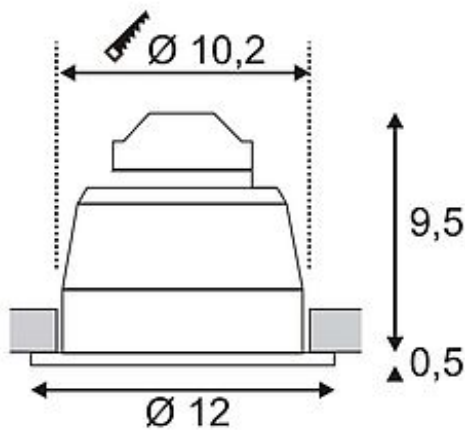

LEDDISK HORN DL downlight

round, silvergrey, 12W, 2700K

Article number	160544
Catalogue	BIG WHITE 2015, Page 410
Type of lamp	LED lamp
Lamp	Philips Fortimo LED Disk Module
Number of light sources	1
Lamp included	Yes
Installation diameter	10.2 cm
Installation depth	10 cm
Height	10 cm
Diameter	12 cm
Net weight	0.39 kg
Gross weight	0.806 kg
Voltage	230 Volt
Max. wattage	12 Watt
Protection class	II
Beam angle	60 Degree
Material	aluminium / plastic
Colour	Silver
Way of mounting	recessed ceiling mounting
Remark 1	For recessed installation in ceilings with a maximum thickness of 20 mm
Remark 2	Equipped with the LED Disk module of Philips
Remark 3	Energy labels in your language are available in the Service Area sub point Download
Average lifespan	50000 Hours
Colour temperature	2700 Kelvin
Colour rendering index	>80
Luminous flux	800 lm
Suitable for lamps from EEC	A
Suitable for lamps up to EEC	A++

Light distribution
type 1 direct

Light distribution
type 3 rotationally symmetric

9,5 The LEDDISK HORN DL downlight is a combination of adjustable housing and most efficient LED technology from Philips. With a minimal power consumption despite its high luminous flux and its either pure or warmwhite light colour, the LEDDISK HORN DL downlight is ideal to exchange high-intense halogen or incandescent lamps. The LED module is interchangeable. This luminaire contains built-in LED lamps. EEK: A - A++.