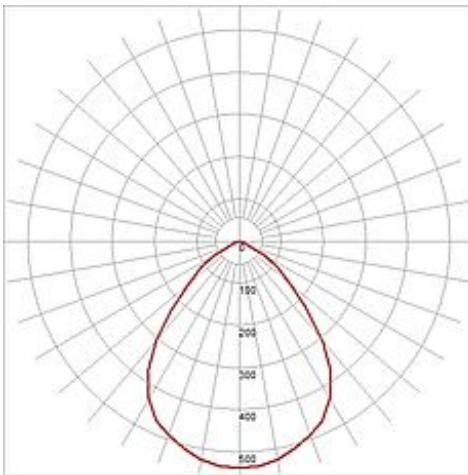

## LEDDISK HORN DL downlight

round, white, 12W, 2700K

Article number	160541
Catalogue	BIG WHITE 2015, Page 410
Type of lamp	LED lamp
Lamp	Philips Fortimo LED Disk Module
Number of light sources	1
Lamp included	Yes
Installation diameter	10.2 cm
Installation depth	10 cm
Height	10 cm
Diameter	12 cm
Net weight	0.401 kg
Gross weight	0.78 kg
Voltage	230 Volt
Max. wattage	12 Watt
Protection class	II
Beam angle	60 Degree
Material	aluminium / plastic
Colour	white
Way of mounting	recessed ceiling mounting
Remark 1	For recessed installation in ceilings with a maximum thickness of 20 mm
Remark 2	Equipped with the LED Disk module of Philips
Remark 3	Energy labels in your language are available in the Service Area sub point Download
Average lifespan	50000 Hours
Colour temperature	2700 Kelvin
Colour rendering index	>80
Luminous flux	800 lm
Suitable for lamps from EEC	A
Suitable for lamps up to EEC	A++