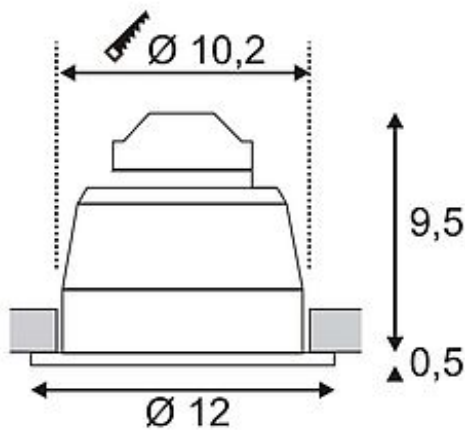

## LEDDISK HORN DL downlight

round, white, 12W, 2700K

Article number	160541
Catalogue	BIG WHITE 2015, Page 410
Type of lamp	LED lamp
Lamp	Philips Fortimo LED Disk Module
Number of light sources	1
Lamp included	Yes
Installation diameter	10.2 cm
Installation depth	10 cm
Height	10 cm
Diameter	12 cm
Net weight	0.401 kg
Gross weight	0.78 kg
Voltage	230 Volt
Max. wattage	12 Watt
Protection class	II
Beam angle	60 Degree
Material	aluminium / plastic
Colour	white
Way of mounting	recessed ceiling mounting
Remark 1	For recessed installation in ceilings with a maximum thickness of 20 mm
Remark 2	Equipped with the LED Disk module of Philips
Remark 3	Energy labels in your language are available in the Service Area sub point Download
Average lifespan	50000 Hours
Colour temperature	2700 Kelvin
Colour rendering index	>80
Luminous flux	800 lm
Suitable for lamps from EEC	A
Suitable for lamps up to EEC	A++

Light distribution  
type 1      direct

Light distribution  
type 3      rotationally symmetric

9,5 The LEDDISK HORN DL downlight is a combination of adjustable housing and most efficient LED technology from Philips. With a minimal power consumption despite its high luminous flux and its either pure or warmwhite light colour, the LEDDISK HORN DL downlight is ideal to exchange high-intense halogen or incandescent lamps. The LED module is interchangeable. This luminaire contains built-in LED lamps. EEK: A - A++.