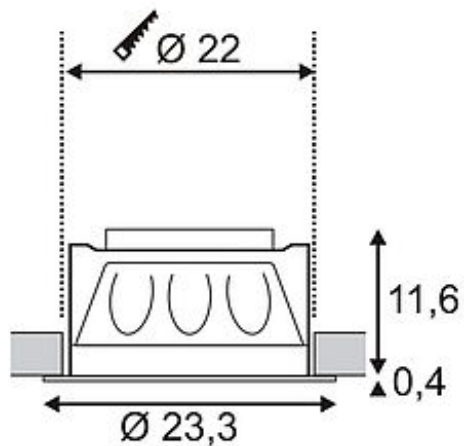

LED downlight 36/4

round, white, 20W, SMD LED, 4000K

Article number	160471
Catalogue	BIG WHITE 2015, Page 421
Type of lamp	LED lamp
Lamp	SMD LED
Number of light sources	36
Lamp included	Yes
Installation diameter	22 cm
Installation depth	12 cm
Height	12 cm
Diameter	23.3 cm
Net weight	0.57 kg
Gross weight	0.654 kg
Voltage	230 Volt
Max. wattage	20 Watt
Protection class	II
Beam angle	120 Degree
Material	aluminium / plastic
Colour	white
Way of mounting	recessed ceiling mounting
Remark 1	For recessed installation in ceilings with a maximum thickness of 30 mm
Remark 2	Energy labels in your language are available in the Service Area sub point Download
Average lifespan	20000 Hours
Colour temperature	4000 Kelvin
Colour rendering index	>80
Luminous flux	1700 lm
Suitable for lamps from EEC	A
Suitable for lamps up to EEC	A++
Light distribution type 1	direct

Light distribution type 3 rotationally symmetric

The LED DOWNLIGHT 30/6 is equipped with a SMD LED with an output of 20W. The luminaire is made from aluminum and is available in either pure or warmwhite light colour. The housing is painted white. Thanks to the already incorporated LED driver, the LED DOWNLIGHT 30/6 is ready for direct connection to 230V mains supply. This luminaire contains built-in LED lamps. EEK: A - A++. The lamps cannot be changed in the luminaire.