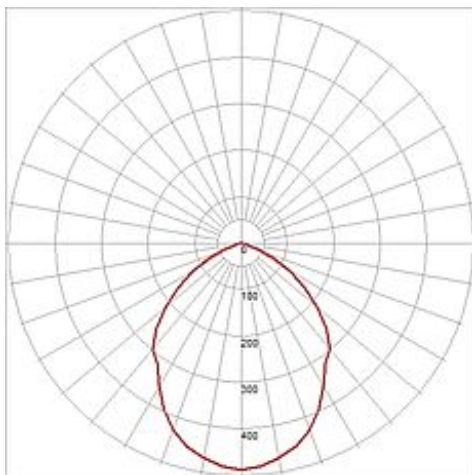

LED downlight 36/4

round, white, 20W, SMD LED, 4000K

Article number	160471
Catalogue	BIG WHITE 2015, Page 421
Type of lamp	LED lamp
Lamp	SMD LED
Number of light sources	36
Lamp included	Yes
Installation diameter	22 cm
Installation depth	12 cm
Height	12 cm
Diameter	23.3 cm
Net weight	0.57 kg
Gross weight	0.654 kg
Voltage	230 Volt
Max. wattage	20 Watt
Protection class	II
Beam angle	120 Degree
Material	aluminium / plastic
Colour	white
Way of mounting	recessed ceiling mounting
Remark 1	For recessed installation in ceilings with a maximum thickness of 30 mm
Remark 2	Energy labels in your language are available in the Service Area sub point Download
Average lifespan	20000 Hours
Colour temperature	4000 Kelvin
Colour rendering index	>80
Luminous flux	1700 lm
Suitable for lamps from EEC	A
Suitable for lamps up to EEC	A++
Light distribution type 1	direct

Light distribution type 3 rotationally symmetric

The LED DOWNLIGHT 30/6 is equipped with a SMD LED with an output of 20W. The luminaire is made from aluminum and is available in either pure or warmwhite light colour. The housing is painted white. Thanks to the already incorporated LED driver, the LED DOWNLIGHT 30/6 is ready for direct connection to 230V mains supply. This luminaire contains built-in LED lamps. EEK: A - A++. The lamps cannot be changed in the luminaire.