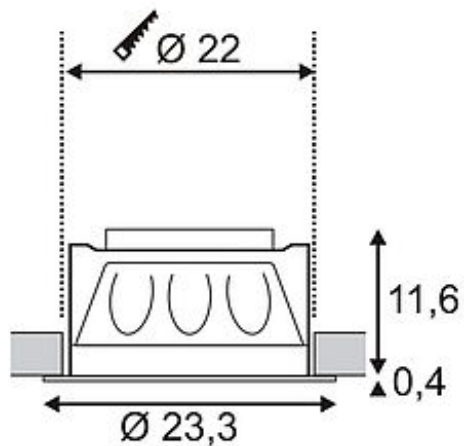

LED downlight 36/3

round, white, 20W, SMD LED, 3000K

Article number	160461
Catalogue	BIG WHITE 2015, Page 421
Type of lamp	LED lamp
Lamp	SMD LED
Number of light sources	36
Lamp included	Yes
Installation diameter	22 cm
Installation depth	12 cm
Height	12 cm
Diameter	23.3 cm
Net weight	0.549 kg
Gross weight	0.649 kg
Voltage	230 Volt
Max. wattage	20 Watt
Protection class	II
Beam angle	120 Degree
Material	aluminium / plastic
Colour	white
Way of mounting	recessed ceiling mounting
Remark 1	For recessed installation in ceilings with a maximum thickness of 30 mm
Remark 2	Energy labels in your language are available in the Service Area sub point Download
Average lifespan	20000 Hours
Colour temperature	3000 Kelvin
Colour rendering index	>80
Luminous flux	1600 lm
Suitable for lamps from EEC	A
Suitable for lamps up to EEC	A++
Light distribution type 1	direct

Light distribution type 3 rotationally symmetric

The LED DOWNLIGHT 30/6 is equipped with a SMD LED with an output of 20W. The luminaire is made from aluminum and is available in either pure or warmwhite light colour. The housing is painted white. Thanks to the already incorporated LED driver, the LED DOWNLIGHT 30/6 is ready for direct connection to 230V mains supply. This luminaire contains built-in LED lamps. EEK: A - A++. The lamps cannot be changed in the luminaire.