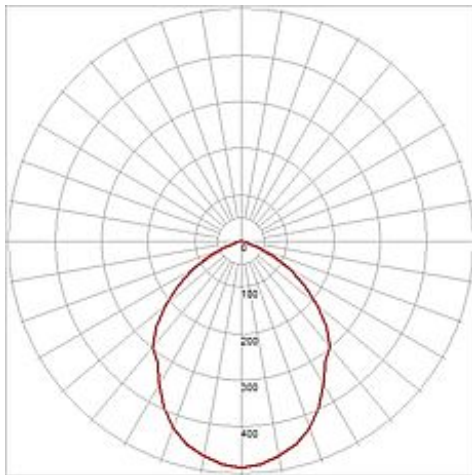

LED downlight 36/3

round, white, 20W, SMD LED, 3000K

Article number	160461
Catalogue	BIG WHITE 2015, Page 421
Type of lamp	LED lamp
Lamp	SMD LED
Number of light sources	36
Lamp included	Yes
Installation diameter	22 cm
Installation depth	12 cm
Height	12 cm
Diameter	23.3 cm
Net weight	0.549 kg
Gross weight	0.649 kg
Voltage	230 Volt
Max. wattage	20 Watt
Protection class	II
Beam angle	120 Degree
Material	aluminium / plastic
Colour	white
Way of mounting	recessed ceiling mounting
Remark 1	For recessed installation in ceilings with a maximum thickness of 30 mm
Remark 2	Energy labels in your language are available in the Service Area sub point Download
Average lifespan	20000 Hours
Colour temperature	3000 Kelvin
Colour rendering index	>80
Luminous flux	1600 lm
Suitable for lamps from EEC	A
Suitable for lamps up to EEC	A++
Light distribution type 1	direct

Light distribution type 3 rotationally symmetric

The LED DOWNLIGHT 30/6 is equipped with a SMD LED with an output of 20W. The luminaire is made from aluminum and is available in either pure or warmwhite light colour. The housing is painted white. Thanks to the already incorporated LED driver, the LED DOWNLIGHT 30/6 is ready for direct connection to 230V mains supply. This luminaire contains built-in LED lamps. EEK: A - A++. The lamps cannot be changed in the luminaire.