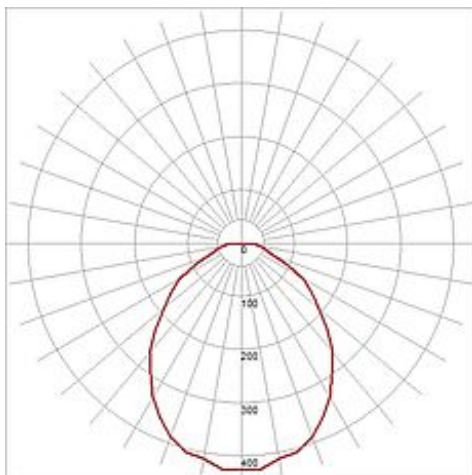

## LED downlight 30/4

round, white, 15W, SMD LED, 4000K

Article number	160451
Catalogue	BIG WHITE 2015, Page 421
Type of lamp	LED lamp
Lamp	SMD LED
Number of light sources	30
Lamp included	Yes
Installation diameter	18.5 cm
Installation depth	13 cm
Height	12.3 cm
Diameter	19.7 cm
Net weight	0.472 kg
Gross weight	0.499 kg
Voltage	230 Volt
Max. wattage	15 Watt
Protection class	II
Beam angle	120 Degree
Material	aluminium / plastic
Colour	white
Way of mounting	recessed ceiling mounting
Remark 1	For recessed installation in ceilings with a maximum thickness of 30 mm
Remark 2	Energy labels in your language are available in the Service Area sub point Download
Average lifespan	20000 Hours
Colour temperature	4000 Kelvin
Colour rendering index	>80
Luminous flux	1250 lm
Suitable for lamps from EEC	A
Suitable for lamps up to EEC	A++
Light distribution type 1	direct

Light distribution type 3 rotationally symmetric

The LED DOWNLIGHT 30/4 is equipped with a SMD LED with an output of 15W. The luminaire is made from aluminum and is available in either pure or warmwhite light colour. The housing is painted white. Thanks to the already incorporated LED driver, the LED DOWNLIGHT 30/4 is ready for direct connection to 230V mains supply. This luminaire contains built-in LED lamps. EEK: A - A++. The lamps cannot be changed in the luminaire.