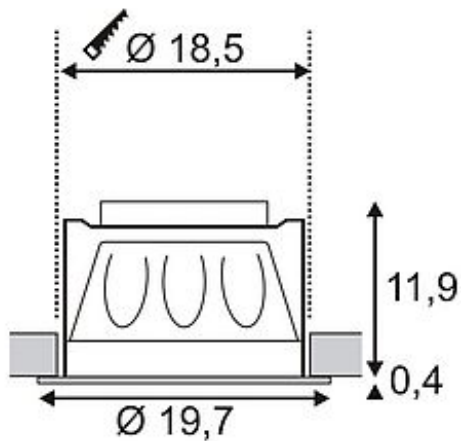

## LED downlight 30/4

round, white, 15W, SMD LED, 4000K

Article number	160451
Catalogue	BIG WHITE 2015, Page 421
Type of lamp	LED lamp
Lamp	SMD LED
Number of light sources	30
Lamp included	Yes
Installation diameter	18.5 cm
Installation depth	13 cm
Height	12.3 cm
Diameter	19.7 cm
Net weight	0.472 kg
Gross weight	0.499 kg
Voltage	230 Volt
Max. wattage	15 Watt
Protection class	II
Beam angle	120 Degree
Material	aluminium / plastic
Colour	white
Way of mounting	recessed ceiling mounting
Remark 1	For recessed installation in ceilings with a maximum thickness of 30 mm
Remark 2	Energy labels in your language are available in the Service Area sub point Download
Average lifespan	20000 Hours
Colour temperature	4000 Kelvin
Colour rendering index	>80
Luminous flux	1250 lm
Suitable for lamps from EEC	A
Suitable for lamps up to EEC	A++
Light distribution type 1	direct

Light distribution type 3 rotationally symmetric

The LED DOWNLIGHT 30/4 is equipped with a SMD LED with an output of 15W. The luminaire is made from aluminum and is available in either pure or warmwhite light colour. The housing is painted white. Thanks to the already incorporated LED driver, the LED DOWNLIGHT 30/4 is ready for direct connection to 230V mains supply. This luminaire contains built-in LED lamps. EEK: A - A++. The lamps cannot be changed in the luminaire.