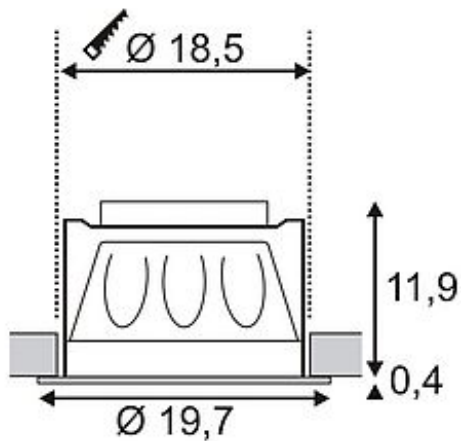

## LED downlight 30/3

round, white, 15W, SMD LED, 3000K

Article number	160441
Catalogue	BIG WHITE 2015, Page 421
Type of lamp	LED lamp
Lamp	SMD LED
Number of light sources	30
Lamp included	Yes
Installation diameter	18.5 cm
Installation depth	13 cm
Height	12.3 cm
Diameter	19.7 cm
Net weight	0.469 kg
Gross weight	0.494 kg
Voltage	230 Volt
Max. wattage	15 Watt
Protection class	II
Beam angle	120 Degree
Material	aluminium / plastic
Colour	white
Way of mounting	recessed ceiling mounting
Remark 1	For recessed installation in ceilings with a maximum thickness of 30 mm
Remark 2	Energy labels in your language are available in the Service Area sub point Download
Average lifespan	20000 Hours
Colour temperature	3000 Kelvin
Colour rendering index	>80
Luminous flux	1200 lm
Suitable for lamps from EEC	A
Suitable for lamps up to EEC	A++
Light distribution type 1	direct

Light distribution    rotationally symmetric  
 type 3

The LED DOWNLIGHT 30/3 is equipped with a SMD LED with an output of 15W. The luminaire is made from aluminum and is available in either pure or warmwhite light colour. The housing is painted white. Thanks to the already incorporated LED driver, the LED DOWNLIGHT 30/3 is ready for direct connection to 230V mains supply. This luminaire contains built-in LED lamps. EEK: A - A++. The lamps cannot be changed in the luminaire.