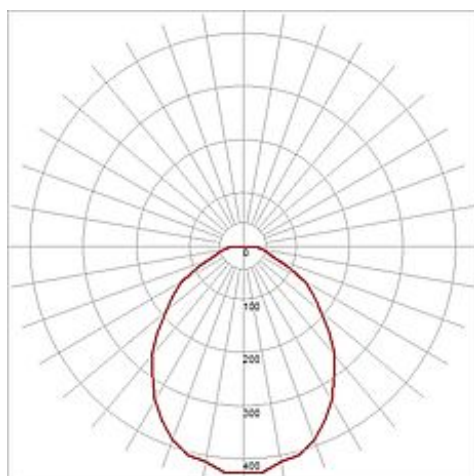

## LED downlight 30/3

round, white, 15W, SMD LED, 3000K

Article number	160441
Catalogue	BIG WHITE 2015, Page 421
Type of lamp	LED lamp
Lamp	SMD LED
Number of light sources	30
Lamp included	Yes
Installation diameter	18.5 cm
Installation depth	13 cm
Height	12.3 cm
Diameter	19.7 cm
Net weight	0.469 kg
Gross weight	0.494 kg
Voltage	230 Volt
Max. wattage	15 Watt
Protection class	II
Beam angle	120 Degree
Material	aluminium / plastic
Colour	white
Way of mounting	recessed ceiling mounting
Remark 1	For recessed installation in ceilings with a maximum thickness of 30 mm
Remark 2	Energy labels in your language are available in the Service Area sub point Download
Average lifespan	20000 Hours
Colour temperature	3000 Kelvin
Colour rendering index	>80
Luminous flux	1200 lm
Suitable for lamps from EEC	A
Suitable for lamps up to EEC	A++
Light distribution type 1	direct

Light distribution    rotationally symmetric  
 type 3

The LED DOWNLIGHT 30/3 is equipped with a SMD LED with an output of 15W. The luminaire is made from aluminum and is available in either pure or warmwhite light colour. The housing is painted white. Thanks to the already incorporated LED driver, the LED DOWNLIGHT 30/3 is ready for direct connection to 230V mains supply. This luminaire contains built-in LED lamps. EEK: A - A++. The lamps cannot be changed in the luminaire.