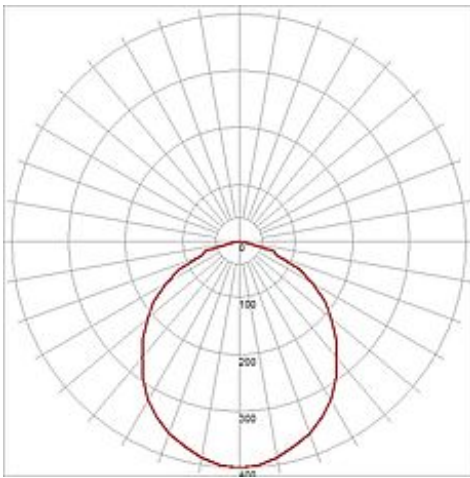

LED downlight 14/4

round, white, 8W, SMD LED, 4000K

| | |
|------------------------------|---|
| Article number | 160431 |
| Catalogue | BIG WHITE 2015, Page 421 |
| Type of lamp | LED lamp |
| Lamp | SMD LED |
| Number of light sources | 14 |
| Lamp included | Yes |
| Installation diameter | 13.5 cm |
| Installation depth | 13 cm |
| Height | 12.3 cm |
| Diameter | 14.8 cm |
| Net weight | 0.35 kg |
| Gross weight | 0.336 kg |
| Voltage | 230 Volt |
| Max. wattage | 8 Watt |
| Protection class | II |
| Beam angle | 120 Degree |
| Material | aluminium / plastic |
| Colour | white |
| Way of mounting | recessed ceiling mounting |
| Remark 1 | For recessed installation in ceilings with a maximum thickness of 30 mm |
| Remark 2 | Energy labels in your language are available in the Service Area sub point Download |
| Average lifespan | 20000 Hours |
| Colour temperature | 4000 Kelvin |
| Colour rendering index | >80 |
| Luminous flux | 550 lm |
| Suitable for lamps from EEC | A |
| Suitable for lamps up to EEC | A++ |
| Light distribution type 1 | direct |

Light distribution rotationally symmetric
 type 3

The LED DOWNLIGHT 14/4 is equipped with a SMD LED with an output of 8W. The luminaire is made from aluminum and is available in either pure or warmwhite light colour. The housing is painted white. Thanks to the already incorporated LED driver, the LED DOWNLIGHT 14/4 is ready for direct connection to 230V mains supply. This luminaire contains built-in LED lamps. EEK: A - A++. The lamps cannot be changed in the luminaire.