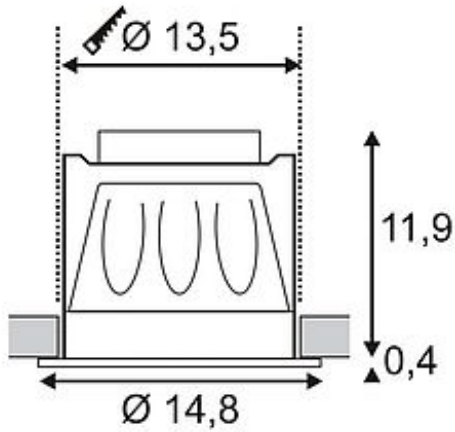

LED downlight 14/4

round, white, 8W, SMD LED, 4000K

| | |
|------------------------------|---|
| Article number | 160431 |
| Catalogue | BIG WHITE 2015, Page 421 |
| Type of lamp | LED lamp |
| Lamp | SMD LED |
| Number of light sources | 14 |
| Lamp included | Yes |
| Installation diameter | 13.5 cm |
| Installation depth | 13 cm |
| Height | 12.3 cm |
| Diameter | 14.8 cm |
| Net weight | 0.35 kg |
| Gross weight | 0.336 kg |
| Voltage | 230 Volt |
| Max. wattage | 8 Watt |
| Protection class | II |
| Beam angle | 120 Degree |
| Material | aluminium / plastic |
| Colour | white |
| Way of mounting | recessed ceiling mounting |
| Remark 1 | For recessed installation in ceilings with a maximum thickness of 30 mm |
| Remark 2 | Energy labels in your language are available in the Service Area sub point Download |
| Average lifespan | 20000 Hours |
| Colour temperature | 4000 Kelvin |
| Colour rendering index | >80 |
| Luminous flux | 550 lm |
| Suitable for lamps from EEC | A |
| Suitable for lamps up to EEC | A++ |
| Light distribution type 1 | direct |

Light distribution rotationally symmetric
 type 3

The LED DOWNLIGHT 14/4 is equipped with a SMD LED with an output of 8W. The luminaire is made from aluminum and is available in either pure or warmwhite light colour. The housing is painted white. Thanks to the already incorporated LED driver, the LED DOWNLIGHT 14/4 is ready for direct connection to 230V mains supply. This luminaire contains built-in LED lamps. EEK: A - A++. The lamps cannot be changed in the luminaire.