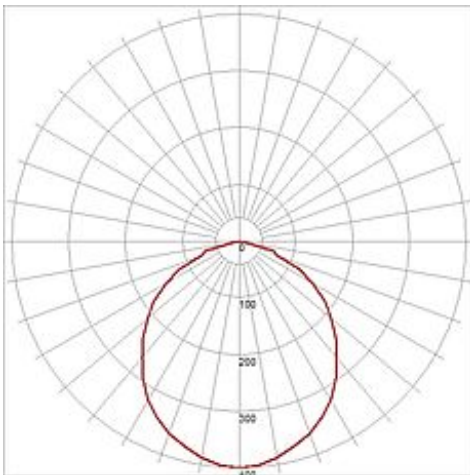

LED downlight 14/3

round, white, 8W, SMD LED, 3000K

Article number	160421
Catalogue	BIG WHITE 2015, Page 421
Type of lamp	LED lamp
Lamp	SMD LED
Number of light sources	14
Lamp included	Yes
Installation diameter	13.5 cm
Installation depth	13 cm
Height	12.3 cm
Diameter	14.8 cm
Net weight	0.349 kg
Gross weight	0.315 kg
Voltage	230 Volt
Max. wattage	8 Watt
Protection class	II
Beam angle	120 Degree
Material	aluminium / plastic
Colour	white
Way of mounting	recessed ceiling mounting
Remark 1	For recessed installation in ceilings with a maximum thickness of 30 mm
Remark 2	Energy labels in your language are available in the Service Area sub point Download
Average lifespan	20000 Hours
Colour temperature	3000 Kelvin
Colour rendering index	>80
Luminous flux	520 lm
Suitable for lamps from EEC	A
Suitable for lamps up to EEC	A++
Light distribution type 1	direct

Light distribution rotationally symmetric
 type 3

The LED DOWNLIGHT 14/3 is equipped with a SMD LED with an output of 8W. The luminaire is made from aluminum and is available in either pure or warmwhite light colour. The housing is painted white. Thanks to the already incorporated LED driver, the LED DOWNLIGHT 14/3 is ready for direct connection to 230V mains supply. This luminaire contains built-in LED lamps. EEK: A - A++. The lamps cannot be changed in the luminaire.