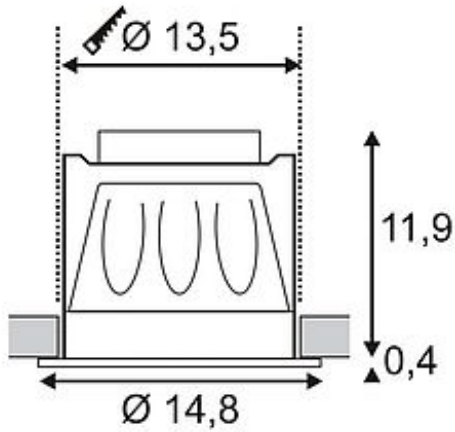

LED downlight 14/3

round, white, 8W, SMD LED, 3000K

Article number	160421
Catalogue	BIG WHITE 2015, Page 421
Type of lamp	LED lamp
Lamp	SMD LED
Number of light sources	14
Lamp included	Yes
Installation diameter	13.5 cm
Installation depth	13 cm
Height	12.3 cm
Diameter	14.8 cm
Net weight	0.349 kg
Gross weight	0.315 kg
Voltage	230 Volt
Max. wattage	8 Watt
Protection class	II
Beam angle	120 Degree
Material	aluminium / plastic
Colour	white
Way of mounting	recessed ceiling mounting
Remark 1	For recessed installation in ceilings with a maximum thickness of 30 mm
Remark 2	Energy labels in your language are available in the Service Area sub point Download
Average lifespan	20000 Hours
Colour temperature	3000 Kelvin
Colour rendering index	>80
Luminous flux	520 lm
Suitable for lamps from EEC	A
Suitable for lamps up to EEC	A++
Light distribution type 1	direct

Light distribution rotationally symmetric
 type 3

The LED DOWNLIGHT 14/3 is equipped with a SMD LED with an output of 8W. The luminaire is made from aluminum and is available in either pure or warmwhite light colour. The housing is painted white. Thanks to the already incorporated LED driver, the LED DOWNLIGHT 14/3 is ready for direct connection to 230V mains supply. This luminaire contains built-in LED lamps. EEK: A - A++. The lamps cannot be changed in the luminaire.