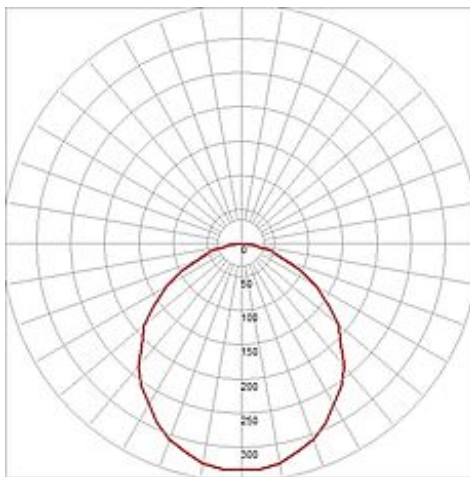

LEDPANEL ROUND recessed luminaire

silvergrey, 8W, white LED

Article number	160381
Catalogue	BIG WHITE 2015, Page 420
Type of lamp	LED lamp
Lamp	LED
Number of light sources	97
Lamp included	Yes
Installation diameter	15 cm
Installation depth	5.5 cm
Height	5.5 cm
Diameter	17 cm
Net weight	0.237 kg
Gross weight	0.332 kg
Voltage	230 Volt
Max. wattage	8 Watt
Protection class	II
Beam angle	120 Degree
Material	plastic
Colour	silvergrey
Way of mounting	recessed ceiling mounting
Remark 1	LED driver incorporated
Remark 2	Only suitable for ceilings with a maximum thickness of 15 mm
Remark 3	Energy labels in your language are available in the Service Area sub point Download
Average lifespan	15000 Hours
Colour temperature	6500 Kelvin
Colour rendering index	>80
Luminous flux	440 lm
Suitable for lamps from EEC	A
Suitable for lamps up to EEC	A++

Light distribution
type 1 direct

Light distribution
type 3 rotationally symmetric

The square high-voltage LEDPANEL ROUND is equipped with 97 diodes, either available in pure or warmwhite light colour, which are embedded in a painted housing. Thanks to the integrated LED converter, LEDPANEL ROUND is ready for direct connection to 230V mains supply. This luminaire contains built-in LED lamps. EEK: A - A++. The lamps cannot be changed in the luminaire.