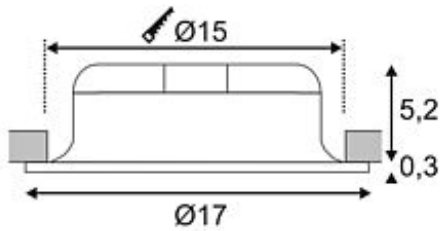

LEDPANEL ROUND recessed luminaire

silvergrey, 8W, white LED

Article number	160381
Catalogue	BIG WHITE 2015, Page 420
Type of lamp	LED lamp
Lamp	LED
Number of light sources	97
Lamp included	Yes
Installation diameter	15 cm
Installation depth	5.5 cm
Height	5.5 cm
Diameter	17 cm
Net weight	0.237 kg
Gross weight	0.332 kg
Voltage	230 Volt
Max. wattage	8 Watt
Protection class	II
Beam angle	120 Degree
Material	plastic
Colour	silvergrey
Way of mounting	recessed ceiling mounting
Remark 1	LED driver incorporated
Remark 2	Only suitable for ceilings with a maximum thickness of 15 mm
Remark 3	Energy labels in your language are available in the Service Area sub point Download
Average lifespan	15000 Hours
Colour temperature	6500 Kelvin
Colour rendering index	>80
Luminous flux	440 lm
Suitable for lamps from EEC	A
Suitable for lamps up to EEC	A++

Light distribution
type 1 direct

Light distribution
type 3 rotationally symmetric

The square high-voltage LEDPANEL ROUND is equipped with 97 diodes, either available in pure or warmwhite light colour, which are embedded in a painted housing. Thanks to the integrated LED converter, LEDPANEL ROUND is ready for direct connection to 230V mains supply. This luminaire contains built-in LED lamps. EEK: A - A++. The lamps cannot be changed in the luminaire.