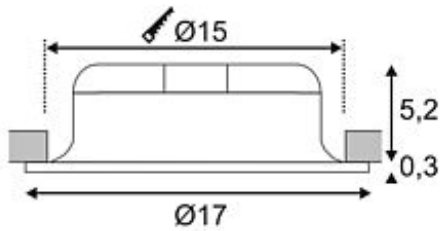

LEDPANEL ROUND recessed luminaire

white, 8W, warmwhite LED

Article number	160372
Catalogue	BIG WHITE 2015, Page 420
Type of lamp	LED lamp
Lamp	LED
Number of light sources	97
Lamp included	Yes
Installation diameter	15 cm
Installation depth	5.5 cm
Height	5.5 cm
Diameter	17 cm
Net weight	0.241 kg
Gross weight	0.302 kg
Voltage	230 Volt
Max. wattage	8 Watt
Protection class	II
Beam angle	120 Degree
Material	plastic
Colour	white
Way of mounting	recessed ceiling mounting
Remark 1	LED driver incorporated
Remark 2	Only suitable for ceilings with a maximum thickness of 15 mm
Remark 3	Energy labels in your language are available in the Service Area sub point Download
Average lifespan	15000 Hours
Colour temperature	3000 Kelvin
Colour rendering index	>80
Luminous flux	440 lm
Suitable for lamps from EEC	A
Suitable for lamps up to EEC	A++

Light distribution
type 1 direct

Light distribution
type 3 rotationally symmetric

The square high-voltage LEDPANEL ROUND is equipped with 97 diodes, either available in pure or warmwhite light colour, which are embedded in a painted housing. Thanks to the integrated LED converter, LEDPANEL ROUND is ready for direct connection to 230V mains supply. This luminaire contains built-in LED lamps. EEK: A - A++. The lamps cannot be changed in the luminaire.