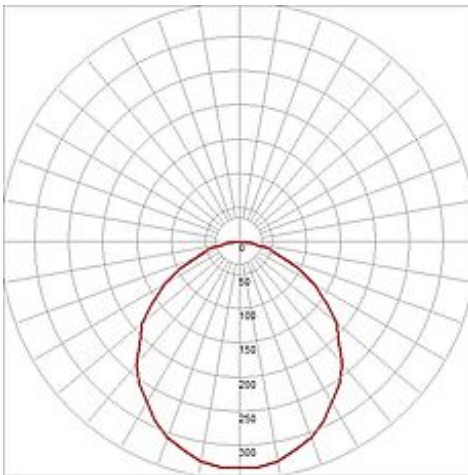

LEDPANEL ROUND recessed luminaire

white, 8W, warmwhite LED

Article number	160372
Catalogue	BIG WHITE 2015, Page 420
Type of lamp	LED lamp
Lamp	LED
Number of light sources	97
Lamp included	Yes
Installation diameter	15 cm
Installation depth	5.5 cm
Height	5.5 cm
Diameter	17 cm
Net weight	0.241 kg
Gross weight	0.302 kg
Voltage	230 Volt
Max. wattage	8 Watt
Protection class	II
Beam angle	120 Degree
Material	plastic
Colour	white
Way of mounting	recessed ceiling mounting
Remark 1	LED driver incorporated
Remark 2	Only suitable for ceilings with a maximum thickness of 15 mm
Remark 3	Energy labels in your language are available in the Service Area sub point Download
Average lifespan	15000 Hours
Colour temperature	3000 Kelvin
Colour rendering index	>80
Luminous flux	440 lm
Suitable for lamps from EEC	A
Suitable for lamps up to EEC	A++

Light distribution
type 1 direct

Light distribution
type 3 rotationally symmetric

The square high-voltage LEDPANEL ROUND is equipped with 97 diodes, either available in pure or warmwhite light colour, which are embedded in a painted housing. Thanks to the integrated LED converter, LEDPANEL ROUND is ready for direct connection to 230V mains supply. This luminaire contains built-in LED lamps. EEK: A - A++. The lamps cannot be changed in the luminaire.