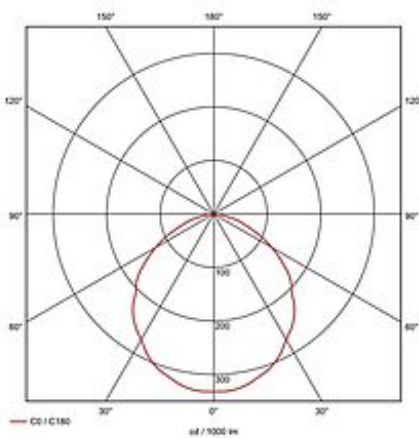

LEDPANEL ROUND recessed luminaire

white, 8W, white LED

Article number	160371
Catalogue	BIG WHITE 2015, Page 420
Type of lamp	LED lamp
Lamp	LED
Number of light sources	97
Lamp included	Yes
Installation diameter	15 cm
Installation depth	5.5 cm
Height	5.5 cm
Diameter	17 cm
Net weight	0.234 kg
Gross weight	0.286 kg
Voltage	230 Volt
Max. wattage	8 Watt
Protection class	II
Beam angle	120 Degree
Material	plastic
Colour	white
Way of mounting	recessed ceiling mounting
Remark 1	LED driver incorporated
Remark 2	Only suitable for ceilings with a maximum thickness of 15 mm
Remark 3	Energy labels in your language are available in the Service Area sub point Download
Average lifespan	15000 Hours
Colour temperature	6500 Kelvin
Colour rendering index	>80
Luminous flux	440 lm
Suitable for lamps from EEC	A
Suitable for lamps up to EEC	A++

Light distribution
type 1 direct

Light distribution
type 3 rotationally symmetric

The square high-voltage LEDPANEL ROUND is equipped with 97 diodes, either available in pure or warmwhite light colour, which are embedded in a painted housing. Thanks to the integrated LED converter, LEDPANEL ROUND is ready for direct connection to 230V mains supply. This luminaire contains built-in LED lamps. EEK: A - A++. The lamps cannot be changed in the luminaire.