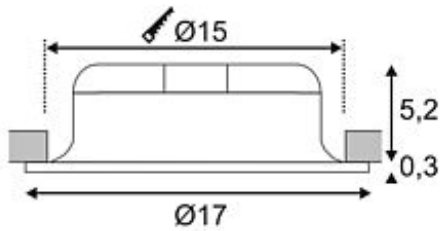

LEDPANEL ROUND recessed luminaire

white, 8W, white LED

Article number	160371
Catalogue	BIG WHITE 2015, Page 420
Type of lamp	LED lamp
Lamp	LED
Number of light sources	97
Lamp included	Yes
Installation diameter	15 cm
Installation depth	5.5 cm
Height	5.5 cm
Diameter	17 cm
Net weight	0.234 kg
Gross weight	0.286 kg
Voltage	230 Volt
Max. wattage	8 Watt
Protection class	II
Beam angle	120 Degree
Material	plastic
Colour	white
Way of mounting	recessed ceiling mounting
Remark 1	LED driver incorporated
Remark 2	Only suitable for ceilings with a maximum thickness of 15 mm
Remark 3	Energy labels in your language are available in the Service Area sub point Download
Average lifespan	15000 Hours
Colour temperature	6500 Kelvin
Colour rendering index	>80
Luminous flux	440 lm
Suitable for lamps from EEC	A
Suitable for lamps up to EEC	A++

Light distribution
type 1 direct

Light distribution
type 3 rotationally symmetric

The square high-voltage LEDPANEL ROUND is equipped with 97 diodes, either available in pure or warmwhite light colour, which are embedded in a painted housing. Thanks to the integrated LED converter, LEDPANEL ROUND is ready for direct connection to 230V mains supply. This luminaire contains built-in LED lamps. EEK: A - A++. The lamps cannot be changed in the luminaire.