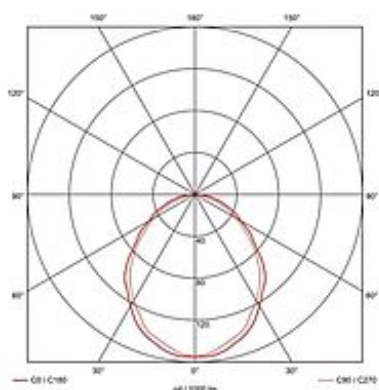

FURNITURE LED 65

white, 3,5W, 3000K, plastic

Article number	160312
Catalogue	BIG WHITE 2015, Page 233
Type of lamp	LED lamp
Lamp	LED
Number of light sources	65
Lamp included	Yes
Length	33 cm
Width	3 cm
Height	3 cm
Net weight	0.23 kg
Gross weight	0.379 kg
Voltage	230 Volt
Max. wattage	3.5 Watt
Material	plastic
Colour	white
Way of mounting	surface wall mounting / surface ceiling mounting
Remark 1	Fastening material, 100 cm connection lead with switch and plug included
Remark 2	A through wiring of up to 10 luminaires is possible
Remark 3	Direct connection possible otherwise use the connection cable, article nr: 160321
Remark 4	Energy labels in your language are available in the Service Area sub point Download
Average lifespan	20000 Hours
Colour temperature	3000 Kelvin
Colour rendering index	>80
Luminous flux	320 lm
Suitable for lamps from EEC	A
Suitable for lamps up to EEC	A++
Type of plug	2 pin flat euro plug
Light distribution type 1	direct

Light distribution axisymmetric
type 3

High-voltage LED cabinet profile FURNITURE LED with incorporated switch. Due to the rectangular rear of the profile, it offers numerous mounting variants. For alternative mounting, another mounting bracket is part of the delivery. A connection can be made either directly via the integrated plugging system or via optionally available cable transits. Available in different colour versions, the electrical connection is made directly to 230V mains supply via mains plug. Longer versions of this series are available on request. This luminaire contains built-in LED lamps. EEK: A - A++. The lamps cannot be changed in the luminaire.