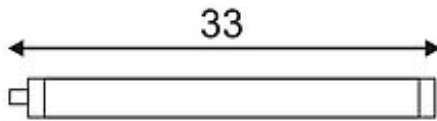

FURNITURE LED 65

white, 3,5W, 3000K, plastic

Article number	160312
Catalogue	BIG WHITE 2015, Page 233
Type of lamp	LED lamp
Lamp	LED
Number of light sources	65
Lamp included	Yes
Length	33 cm
Width	3 cm
Height	3 cm
Net weight	0.23 kg
Gross weight	0.379 kg
Voltage	230 Volt
Max. wattage	3.5 Watt
Material	plastic
Colour	white
Way of mounting	surface wall mounting / surface ceiling mounting
Remark 1	Fastening material, 100 cm connection lead with switch and plug included
Remark 2	A through wiring of up to 10 luminaires is possible
Remark 3	Direct connection possible otherwise use the connection cable, article nr: 160321
Remark 4	Energy labels in your language are available in the Service Area sub point Download
Average lifespan	20000 Hours
Colour temperature	3000 Kelvin
Colour rendering index	>80
Luminous flux	320 lm
Suitable for lamps from EEC	A
Suitable for lamps up to EEC	A++
Type of plug	2 pin flat euro plug
Light distribution type 1	direct

Light distribution axisymmetric
type 3

High-voltage LED cabinet profile FURNITURE LED with incorporated switch. Due to the rectangular rear of the profile, it offers numerous mounting variants. For alternative mounting, another mounting bracket is part of the delivery. A connection can be made either directly via the integrated plugging system or via optionally available cable transits. Available in different colour versions, the electrical connection is made directly to 230V mains supply via mains plug. Longer versions of this series are available on request. This luminaire contains built-in LED lamps. EEK: A - A++. The lamps cannot be changed in the luminaire.