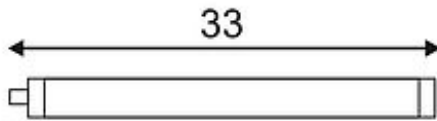

FURNITURE LED 65

white, 3,5W, 6500K, plastic

Article number	160311
Catalogue	BIG WHITE 2015, Page 233
Type of lamp	LED lamp
Lamp	LED
Number of light sources	65
Lamp included	Yes
Length	33 cm
Width	3 cm
Height	3 cm
Net weight	0.231 kg
Gross weight	0.362 kg
Voltage	230 Volt
Max. wattage	3.5 Watt
Material	plastic
Colour	white
Way of mounting	surface wall mounting / surface ceiling mounting
Remark 1	Fastening material, 100 cm connection lead with switch and plug included
Remark 2	A through wiring of up to 10 luminaires is possible
Remark 3	Direct connection possible otherwise use the connection cable, article nr: 160321
Remark 4	Energy labels in your language are available in the Service Area sub point Download
Average lifespan	20000 Hours
Colour temperature	6500 Kelvin
Colour rendering index	>80
Luminous flux	330 lm
Suitable for lamps from EEC	A
Suitable for lamps up to EEC	A++
Type of plug	2 pin flat euro plug
Light distribution type 1	direct

Light distribution axisymmetric
type 3

High-voltage LED cabinet profile FURNITURE LED with incorporated switch. Due to the rectangular rear of the profile, it offers numerous mounting variants. For alternative mounting, another mounting bracket is part of the delivery. A connection can be made either directly via the integrated plugging system or via optionally available cable transits. Available in different colour versions, the electrical connection is made directly to 230V mains supply via mains plug. Longer versions of this series are available on request. This luminaire contains built-in LED lamps. EEK: A - A++. The lamps cannot be changed in the luminaire.