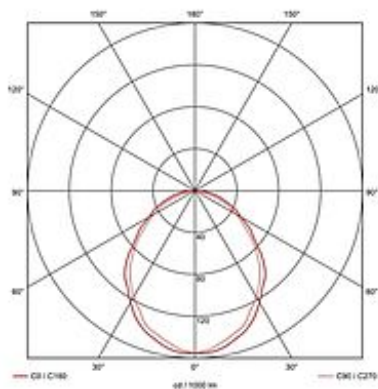

FURNITURE LED 65

white, 3,5W, 6500K, plastic

Article number	160311
Catalogue	BIG WHITE 2015, Page 233
Type of lamp	LED lamp
Lamp	LED
Number of light sources	65
Lamp included	Yes
Length	33 cm
Width	3 cm
Height	3 cm
Net weight	0.231 kg
Gross weight	0.362 kg
Voltage	230 Volt
Max. wattage	3.5 Watt
Material	plastic
Colour	white
Way of mounting	surface wall mounting / surface ceiling mounting
Remark 1	Fastening material, 100 cm connection lead with switch and plug included
Remark 2	A through wiring of up to 10 luminaires is possible
Remark 3	Direct connection possible otherwise use the connection cable, article nr: 160321
Remark 4	Energy labels in your language are available in the Service Area sub point Download
Average lifespan	20000 Hours
Colour temperature	6500 Kelvin
Colour rendering index	>80
Luminous flux	330 lm
Suitable for lamps from EEC	A
Suitable for lamps up to EEC	A++
Type of plug	2 pin flat euro plug
Light distribution type 1	direct

Light distribution axisymmetric
type 3

High-voltage LED cabinet profile FURNITURE LED with incorporated switch. Due to the rectangular rear of the profile, it offers numerous mounting variants. For alternative mounting, another mounting bracket is part of the delivery. A connection can be made either directly via the integrated plugging system or via optionally available cable transits. Available in different colour versions, the electrical connection is made directly to 230V mains supply via mains plug. Longer versions of this series are available on request. This luminaire contains built-in LED lamps. EEK: A - A++. The lamps cannot be changed in the luminaire.