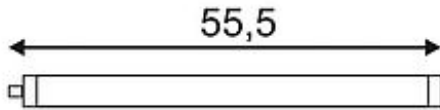

FURNITURE LED 121

white, 6W, 3000K, plastic

Article number	160302
Type of lamp	LED lamp
Lamp	LED
Number of light sources	121
Lamp included	Yes
Length	55.5 cm
Width	3 cm
Height	3 cm
Net weight	0.309 kg
Gross weight	0.631 kg
Voltage	230 Volt
Max. wattage	6 Watt
Protection class	II
Beam angle	90 Degree
Material	plastic
Colour	white
Way of mounting	surface wall mounting / surface ceiling mounting
Remark 1	Fastening material, 100 cm connection lead with switch and plug included
Remark 2	A through wiring of up to 10 luminaires is possible
Remark 3	Energy labels in your language are available in the Service Area sub point Download
Average lifespan	20000 Hours
Colour temperature	3000 Kelvin
Colour rendering index	>80
Luminous flux	550 lm
Suitable for lamps from EEC	A
Suitable for lamps up to EEC	A++
Type of plug	2 pin flat euro plug
Light distribution type 1	direct

Light distribution axisymmetric
type 3

High-voltage LED cabinet profile FURNITURE LED with incorporated switch. Due to the rectangular rear of the profile, it offers numerous mounting variants. For alternative mounting, another mounting bracket is part of the delivery. A connection can be made either directly via the integrated plugging system or via optionally available cable transits. Available in different colour versions, the electrical connection is made directly to 230V mains supply via mains plug. Shorter versions of this series are available on request. This luminaire contains built-in LED lamps. EEK: A - A+++. The lamps cannot be changed in the luminaire.