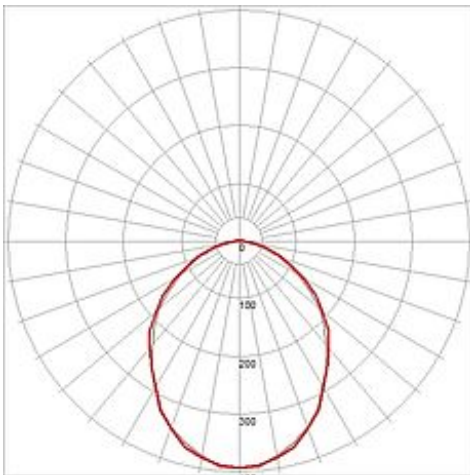

FURNITURE LED 121

white, 6W, 3000K, plastic

Article number	160302
Type of lamp	LED lamp
Lamp	LED
Number of light sources	121
Lamp included	Yes
Length	55.5 cm
Width	3 cm
Height	3 cm
Net weight	0.309 kg
Gross weight	0.631 kg
Voltage	230 Volt
Max. wattage	6 Watt
Protection class	II
Beam angle	90 Degree
Material	plastic
Colour	white
Way of mounting	surface wall mounting / surface ceiling mounting
Remark 1	Fastening material, 100 cm connection lead with switch and plug included
Remark 2	A through wiring of up to 10 luminaires is possible
Remark 3	Energy labels in your language are available in the Service Area sub point Download
Average lifespan	20000 Hours
Colour temperature	3000 Kelvin
Colour rendering index	>80
Luminous flux	550 lm
Suitable for lamps from EEC	A
Suitable for lamps up to EEC	A++
Type of plug	2 pin flat euro plug
Light distribution type 1	direct

Light distribution axisymmetric
type 3

High-voltage LED cabinet profile FURNITURE LED with incorporated switch. Due to the rectangular rear of the profile, it offers numerous mounting variants. For alternative mounting, another mounting bracket is part of the delivery. A connection can be made either directly via the integrated plugging system or via optionally available cable transits. Available in different colour versions, the electrical connection is made directly to 230V mains supply via mains plug. Shorter versions of this series are available on request. This luminaire contains built-in LED lamps. EEK: A - A+++. The lamps cannot be changed in the luminaire.