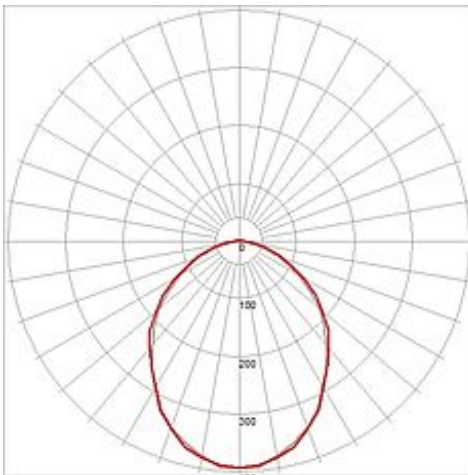

## FURNITURE LED 121

white, 6W, 6500K, plastic

Article number	160301
Type of lamp	LED lamp
Lamp	LED
Number of light sources	121
Lamp included	Yes
Length	55.5 cm
Width	3 cm
Height	3 cm
Net weight	0.289 kg
Gross weight	0.642 kg
Voltage	230 Volt
Max. wattage	6 Watt
Protection class	II
Beam angle	90 Degree
Material	plastic
Colour	white
Way of mounting	surface wall mounting / surface ceiling mounting
Remark 1	Fastening material, 100 cm connection lead with switch and plug included
Remark 2	A through wiring of up to 10 luminaires is possible
Remark 3	Energy labels in your language are available in the Service Area sub point Download
Average lifespan	20000 Hours
Colour temperature	6500 Kelvin
Colour rendering index	>80
Luminous flux	565 lm
Suitable for lamps from EEC	A
Suitable for lamps up to EEC	A++
Type of plug	2 pin flat euro plug
Light distribution type 1	direct

Light distribution axisymmetric  
type 3

High-voltage LED cabinet profile FURNITURE LED with incorporated switch. Due to the rectangular rear of the profile, it offers numerous mounting variants. For alternative mounting, another mounting bracket is part of the delivery. A connection can be made either directly via the integrated plugging system or via optionally available cable transits. Available in different colour versions, the electrical connection is made directly to 230V mains supply via mains plug. Shorter versions of this series are available on request. This luminaire contains built-in LED lamps. EEK: A - A+++. The lamps cannot be changed in the luminaire.