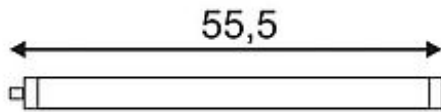

## FURNITURE LED 121

white, 6W, 6500K, plastic

Article number	160301
Type of lamp	LED lamp
Lamp	LED
Number of light sources	121
Lamp included	Yes
Length	55.5 cm
Width	3 cm
Height	3 cm
Net weight	0.289 kg
Gross weight	0.642 kg
Voltage	230 Volt
Max. wattage	6 Watt
Protection class	II
Beam angle	90 Degree
Material	plastic
Colour	white
Way of mounting	surface wall mounting / surface ceiling mounting
Remark 1	Fastening material, 100 cm connection lead with switch and plug included
Remark 2	A through wiring of up to 10 luminaires is possible
Remark 3	Energy labels in your language are available in the Service Area sub point Download
Average lifespan	20000 Hours
Colour temperature	6500 Kelvin
Colour rendering index	>80
Luminous flux	565 lm
Suitable for lamps from EEC	A
Suitable for lamps up to EEC	A++
Type of plug	2 pin flat euro plug
Light distribution type 1	direct

Light distribution axisymmetric  
type 3

High-voltage LED cabinet profile FURNITURE LED with incorporated switch. Due to the rectangular rear of the profile, it offers numerous mounting variants. For alternative mounting, another mounting bracket is part of the delivery. A connection can be made either directly via the integrated plugging system or via optionally available cable transits. Available in different colour versions, the electrical connection is made directly to 230V mains supply via mains plug. Shorter versions of this series are available on request. This luminaire contains built-in LED lamps. EEK: A - A+++. The lamps cannot be changed in the luminaire.