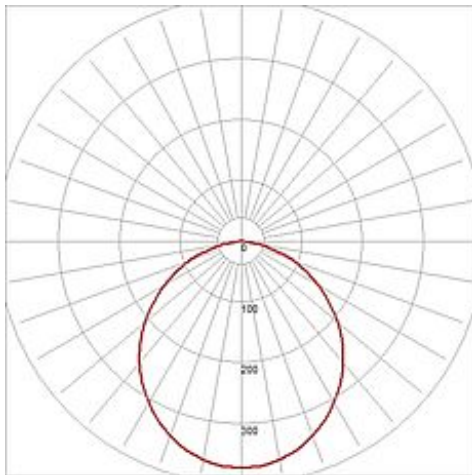

ECO LED SQUARE downlight

silvergrey, 100 LED, 3000K

Article number	160294
Catalogue	BIG WHITE 2015, Page 463
Type of lamp	LED lamp
Lamp	SMD LED
Number of light sources	100
Lamp included	Yes
Installation length	22 cm
Installation width	21.1 cm
Installation depth	4.1 cm
Length	24 cm
Width	24 cm
Height	4.8 cm
Net weight	0.447 kg
Gross weight	0.434 kg
Voltage	230 Volt
Max. wattage	12.2 Watt
Protection class	II
Material	plastic
Colour	silvergrey
Way of mounting	recessed ceiling mounting / recessed wall mounting
Remark 1	LED power supply incorporated
Remark 2	Only suitable for walls and ceilings with a maximum thickness of 20 mm
Remark 3	Energy labels in your language are available in the Service Area sub point Download
Average lifespan	20000 Hours
Colour temperature	3000 Kelvin
Colour rendering index	80
Luminous flux	800 lm
Suitable for lamps from EEC	A

Suitable for lamps up to EEC A++

Light distribution type 1	direct
---------------------------	--------

Light distribution type 3 rotationally symmetric

The ultra-flat ECO LED wall and ceiling luminaire convinces by its low installation depth and is equipped with 70 warm white SMD LED for the round version and 100 warm white SMD LED for the square version. Thus, it ensures a high light output even at most difficult installations. Available in white and gray colour version, the electrical connection of both the round and the square version is made directly to 230V mains via the incorporated power supply. To achieve a glare-free light, the LEDs are installed behind a frosted cover. This luminaire contains built-in LED lamps. EEK: A - A++. The lamps cannot be changed in the luminaire.