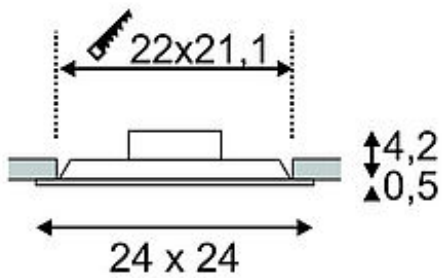

ECO LED SQUARE downlight

silvergrey, 100 LED, 3000K

Article number	160294
Catalogue	BIG WHITE 2015, Page 463
Type of lamp	LED lamp
Lamp	SMD LED
Number of light sources	100
Lamp included	Yes
Installation length	22 cm
Installation width	21.1 cm
Installation depth	4.1 cm
Length	24 cm
Width	24 cm
Height	4.8 cm
Net weight	0.447 kg
Gross weight	0.434 kg
Voltage	230 Volt
Max. wattage	12.2 Watt
Protection class	II
Material	plastic
Colour	silvergrey
Way of mounting	recessed ceiling mounting / recessed wall mounting
Remark 1	LED power supply incorporated
Remark 2	Only suitable for walls and ceilings with a maximum thickness of 20 mm
Remark 3	Energy labels in your language are available in the Service Area sub point Download
Average lifespan	20000 Hours
Colour temperature	3000 Kelvin
Colour rendering index	80
Luminous flux	800 lm
Suitable for lamps from EEC	A

Suitable for lamps up to EEC A++

Light distribution type 1	direct
---------------------------	--------

Light distribution type 3 rotationally symmetric

The ultra-flat ECO LED wall and ceiling luminaire convinces by its low installation depth and is equipped with 70 warm white SMD LED for the round version and 100 warm white SMD LED for the square version. Thus, it ensures a high light output even at most difficult installations. Available in white and gray colour version, the electrical connection of both the round and the square version is made directly to 230V mains via the incorporated power supply. To achieve a glare-free light, the LEDs are installed behind a frosted cover. This luminaire contains built-in LED lamps. EEK: A - A++. The lamps cannot be changed in the luminaire.