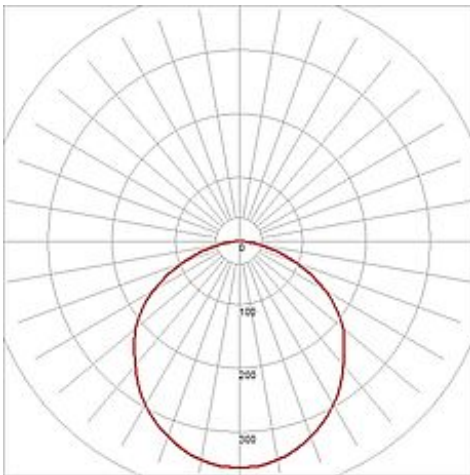

ECO LED ROUND downlight

white , 70 LED, 3000K

Article number	160281
Catalogue	BIG WHITE 2015, Page 423
Type of lamp	LED lamp
Lamp	SMD LED
Number of light sources	70
Lamp included	Yes
Installation diameter	18 cm
Installation depth	4.1 cm
Height	4.8 cm
Diameter	20 cm
Net weight	0.277 kg
Gross weight	1.858 kg
Voltage	230 Volt
Max. wattage	8.6 Watt
Protection class	II
Material	plastic
Colour	white
Way of mounting	recessed ceiling mounting / recessed wall mounting
Remark 1	LED power supply incorporated
Remark 2	Only suitable for walls and ceilings with a maximum thickness of 20 mm
Remark 3	Energy labels in your language are available in the Service Area sub point Download
Average lifespan	20000 Hours
Colour temperature	3000 Kelvin
Colour rendering index	80
Luminous flux	500 lm
Suitable for lamps from EEC	A
Suitable for lamps up to EEC	A++

Light distribution type 1	direct
---------------------------	--------

Light distribution type 3	rotationally symmetric
---------------------------	------------------------

The ultra-flat ECO LED wall and ceiling luminaire convinces by its low installation depth and is equipped with 70 warm white SMD LED for the round version and 100 warm white SMD LED for the square version. Thus, it ensures a high light output even at most difficult installations. Available in white and gray colour version, the electrical connection of both the round and the square version is made directly to 230V mains via the incorporated power supply. To achieve a glare-free light, the LEDs are installed behind a frosted cover. This luminaire contains built-in LED lamps. EEK: A - A+++. The lamps cannot be changed in the luminaire.