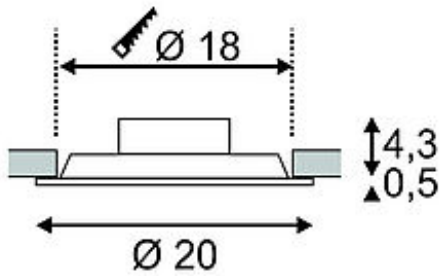

ECO LED ROUND downlight

white , 70 LED, 3000K

Article number	160281
Catalogue	BIG WHITE 2015, Page 423
Type of lamp	LED lamp
Lamp	SMD LED
Number of light sources	70
Lamp included	Yes
Installation diameter	18 cm
Installation depth	4.1 cm
Height	4.8 cm
Diameter	20 cm
Net weight	0.277 kg
Gross weight	1.858 kg
Voltage	230 Volt
Max. wattage	8.6 Watt
Protection class	II
Material	plastic
Colour	white
Way of mounting	recessed ceiling mounting / recessed wall mounting
Remark 1	LED power supply incorporated
Remark 2	Only suitable for walls and ceilings with a maximum thickness of 20 mm
Remark 3	Energy labels in your language are available in the Service Area sub point Download
Average lifespan	20000 Hours
Colour temperature	3000 Kelvin
Colour rendering index	80
Luminous flux	500 lm
Suitable for lamps from EEC	A
Suitable for lamps up to EEC	A++

Light distribution type 1	direct
---------------------------	--------

Light distribution type 3	rotationally symmetric
---------------------------	------------------------

The ultra-flat ECO LED wall and ceiling luminaire convinces by its low installation depth and is equipped with 70 warm white SMD LED for the round version and 100 warm white SMD LED for the square version. Thus, it ensures a high light output even at most difficult installations. Available in white and gray colour version, the electrical connection of both the round and the square version is made directly to 230V mains via the incorporated power supply. To achieve a glare-free light, the LEDs are installed behind a frosted cover. This luminaire contains built-in LED lamps. EEK: A - A+++. The lamps cannot be changed in the luminaire.