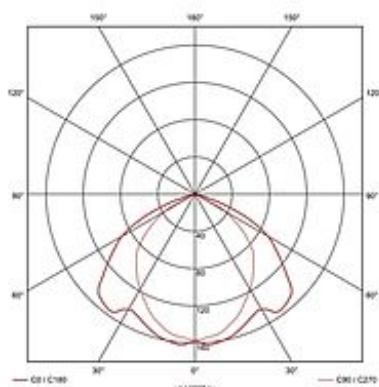

TC DL 2x 26W EVG

white, TC-DE Energy Saver

Article number	160031
Type of lamp	Conventional lamp
Lamp	TC-DE compact fluorescent bulb 26W
Lampholder / Socket	G24q-3
Number of light sources	2
Lamp included	No
Installation length	26 cm
Installation width	19.5 cm
Installation depth	18.5 cm
Tilt range	65 Degree
Length	27.4 cm
Width	21.2 cm
Net weight	2.196 kg
Gross weight	2.321 kg
Voltage	230 Volt
Max. wattage	52 Watt
Protection class	I
Material	aluminium
Colour	white
Way of mounting	recessed ceiling mounting
Remark 1	Electronic ballast incorporated
Remark 2	Energy labels in your language are available in the Service Area sub point Download
Energy class ballast	A2
Suitable for lamps from EEC	A
Suitable for lamps up to EEC	A
Light distribution type 1	direct
Light distribution type 3	axisymmetric