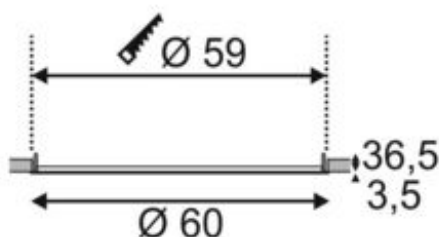

LED PANEL 360

recessed fitting, 3000K, round, white, without a driver, 40W

Article number	158663
Number of light sources	1
Max. wattage	40 Watt
Lamp	SMD LED Module
Light distribution type 1	Direct
Light distribution type 3	rotationally symmetric
Product family	LED Panel
Feed-in capability	No
Lamp included	No
Installation diameter	59 cm
Installation depth	6 cm
Height	4 cm
Diameter	60 cm
Net weight	2.89 kg
Gross weight	3.579 kg
Voltage	1000/1050 Volts
Protection class	III
Beam angle	120 Degree
Material	Aluminium
Colour	white
Way of mounting	Surface ceiling mounting (pendant)
Average lifespan	30000 Hours
Colour temperature	3000 Kelvin
Colour rendering index	80
Luminous flux	2630 lm
Energy efficiency class	A++
fastCalcEnabled	Yes
ranking	300
Catalogue page	BIG WHITE 2017: 522

The LED PANEL 360 comes in a number of different light colours and offers a modern and space-saving solution for efficient base lighting. Due to the variable constant current power supply of 1000mA to 1050mA, various standard or dimmable drivers can be used. With this product you reach a pleasant, homogeneous and glare-free lighting feeling.