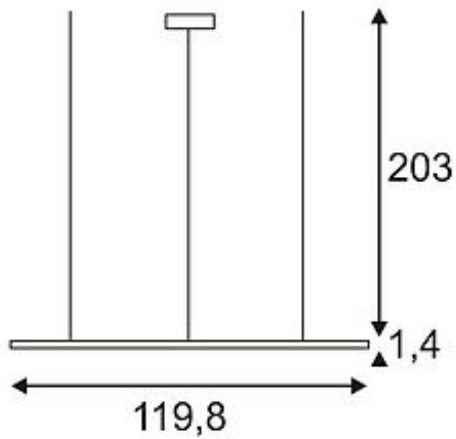

LED PANEL LONG PD 116

rectangular, alu anodized, 96 LED, 53W, 3000K

Article number	158532
Catalogue	BIG WHITE 2015, Page 99
Type of lamp	LED lamp
Lamp	SMD LED
Number of light sources	96
Lamp included	Yes
Length	119.8 cm
Width	19.2 cm
Height	6 cm
Pendant length	200 cm
Net weight	4.422 kg
Gross weight	4.117 kg
Voltage	230 Volt
Max. wattage	48 Watt
Protection class	I
Beam angle	85 Degree
Material	aluminium / acrylic
Colour	aluminium
Way of mounting	ceiling mounting pendulum
Remark 1	24V LED power supply incorporated
Remark 2	Energy labels in your language are available in the Service Area sub point Download
Average lifespan	15000 Hours
Colour temperature	3000 Kelvin
Colour rendering index	80
Luminous flux	1850 lm
Suitable for lamps from EEC	A
Suitable for lamps up to EEC	A++
Light distribution type 1	direct
Light distribution type 3	axisymmetric

With LED PANEL LONG PD 116, available in warm or pure white light colour, we offer a modern and space-saving solution for an efficient art of illumination. The supplied canopy and suspension ensure simplified mounting. With a total power of about 53W and a luminous flux of about 2000 lumens it reaches more than just a pleasant, uniform and glare-free illumination. Thanks to the already incorporated power supply, LED PANEL LONG PD 116 is ready for direct connection to 230V mains supply. This luminaire contains built-in LED lamps. EEK: A - A++.