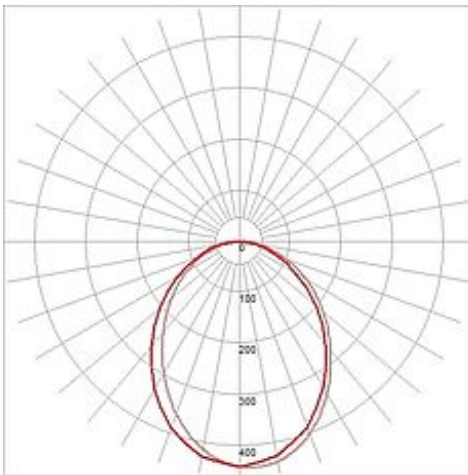

LED PANEL LONG PD 116

rectangular, alu anodized, 96 LED, 53W, 3000K

Article number	158532
Catalogue	BIG WHITE 2015, Page 99
Type of lamp	LED lamp
Lamp	SMD LED
Number of light sources	96
Lamp included	Yes
Length	119.8 cm
Width	19.2 cm
Height	6 cm
Pendant length	200 cm
Net weight	4.422 kg
Gross weight	4.117 kg
Voltage	230 Volt
Max. wattage	48 Watt
Protection class	I
Beam angle	85 Degree
Material	aluminium / acrylic
Colour	aluminium
Way of mounting	ceiling mounting pendulum
Remark 1	24V LED power supply incorporated
Remark 2	Energy labels in your language are available in the Service Area sub point Download
Average lifespan	15000 Hours
Colour temperature	3000 Kelvin
Colour rendering index	80
Luminous flux	1850 lm
Suitable for lamps from EEC	A
Suitable for lamps up to EEC	A++
Light distribution type 1	direct
Light distribution type 3	axisymmetric

With LED PANEL LONG PD 116, available in warm or pure white light colour, we offer a modern and space-saving solution for an efficient art of illumination. The supplied canopy and suspension ensure simplified mounting. With a total power of about 53W and a luminous flux of about 2000 lumens it reaches more than just a pleasant, uniform and glare-free illumination. Thanks to the already incorporated power supply, LED PANEL LONG PD 116 is ready for direct connection to 230V mains supply. This luminaire contains built-in LED lamps. EEK: A - A++.